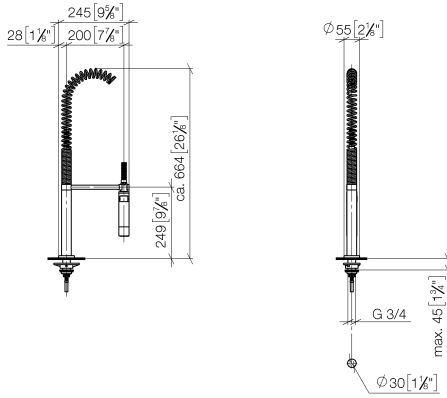

27 789 970

Fits: ELIO, TARA, TARA ULTRA

- spray flow
- automatic diverter for spout/Profi spray set
- height of mixer 665 mm
- individual rosette diameter 55mm
- profi spray hole diameter 30mm
- sprayface with anti-scaling system
- lead-free

Can only be combined with 33826790, 32800790, 33826888, 32815888, 20815892, 33826875.

Intrinsic protection against back flow.

	Brushed Platinum	27 789 970-06
	Chrome	27 789 970-00
	Platinum	27 789 970-08
	Dark Chrome	27 789 970-19
	Brushed Chrome	27 789 970-93
	Brushed Dark Platinum	27 789 970-99

27 789 970

mm [inches]
M 1:10

Flow rate chart

Codes & Standards

DIN 4109

EN 1717

ISO 3822

Ü-Zeichen

ELIO

27 789 970

Spare parts list

Product version up to 7/10/2018

Product version from 7/10/2018 to 9/18/2018

Product version from 9/18/2018 to 10/27/2020

Product version from 10/27/2020

No.	Item Number	Name	Quantity used	Delivery time
	04 24 02 046 01-07	pipe	30	10