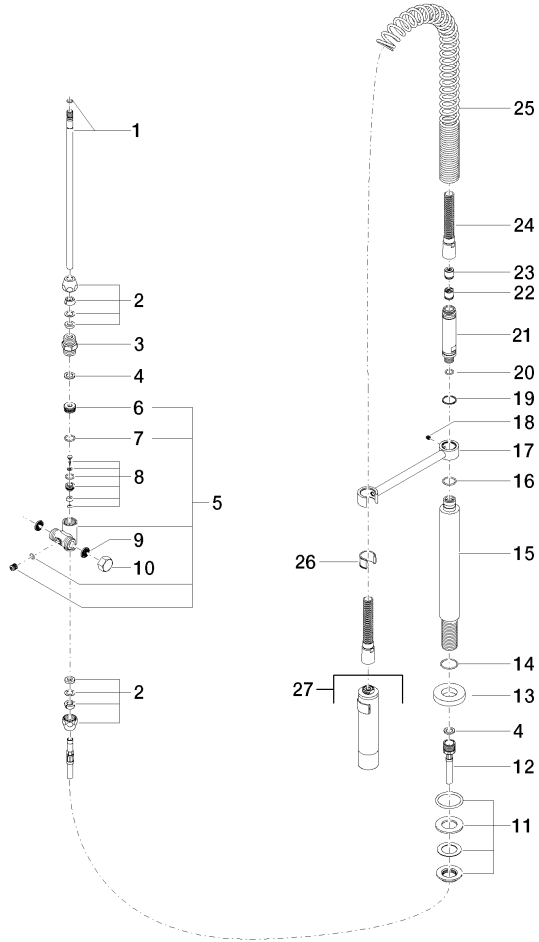

27 789 970

Fits: ELIO, TARA, TARA ULTRA

- spray flow
- automatic diverter for spout/Profi spray set
- height of mixer 665 mm
- individual rosette diameter 55mm
- profi spray hole diameter 30mm
- sprayface with anti-scaling system
- lead-free

27 789 970

mm [inches]
M 1:10

Flow rate chart

Codes & Standards

DIN 4109

EN 1717

ISO 3822

Ü-Zeichen

Profi spray set - Brushed Chrome

ELIO

27 789 970

Certificates

Belgaqua_22_277_2 LGA_18

27 789 970

Product version from 10/27/2020

Parts for other finishes can be found here: Chrome

Profi spray set - Brushed Chrome

ELIO

27 789 970

Spare parts list

Product version from 10/27/2020