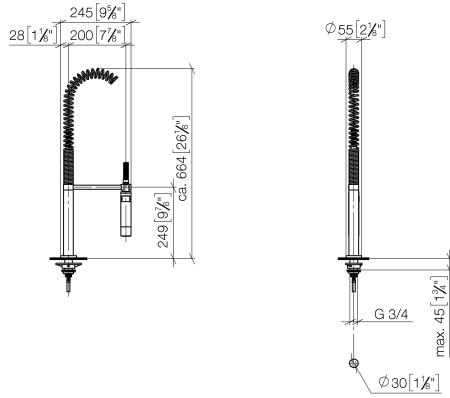

27 789 970

Fits: ELIO, TARA, TARA ULTRA

- spray flow
- automatic diverter for spout/Profi spray set
- height of mixer 665 mm
- individual rosette diameter 55mm
- profi spray hole diameter 30mm
- sprayface with anti-scaling system
- lead-free

Can only be combined with 33826790, 32800790, 33826888, 32815888, 20815892, 33826875.

Intrinsic protection against back flow.

	Brushed Chrome	27 789 970-93
	Chrome	27 789 970-00
	Brushed Platinum	27 789 970-06
	Platinum	27 789 970-08
	Dark Chrome	27 789 970-19
	Brushed Dark Platinum	27 789 970-99

27 789 970

mm [inches]
M 1:10

Flow rate chart

Codes & Standards

DIN 4109

EN 1717

ISO 3822

Ü-Zeichen

Profi spray set - Brushed Chrome

ELIO

27 789 970

Certificates

Belgaqua_22_277_2 LGA_18

27 789 970

Product version from 10/27/2020

Parts for other finishes can be found here: Chrome