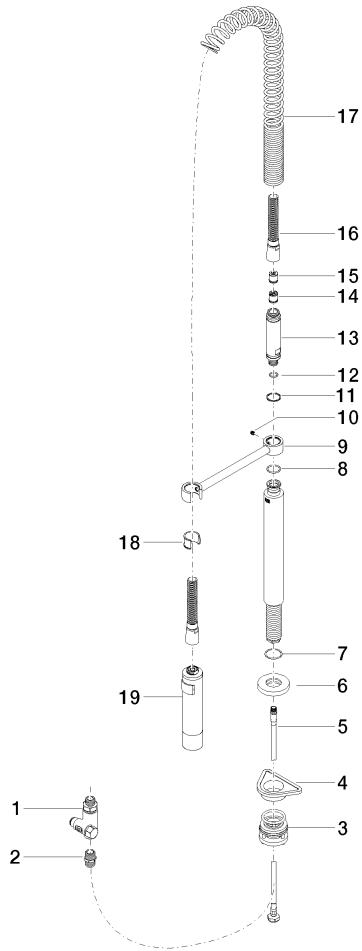

## Profi spray set - Chrome

27 799 970

- spray flow
- automatic diverter for spout/Profi spray set
- height of mixer 665 mm
- individual rosette diameter 55mm
- profi spray hole diameter 30mm
- sprayface with anti-scaling system
- lead-free

**Profi spray set - Chrome**

27 799 970

mm [inches]  
1:10

**Flow rate chart**

**Codes & Standards**

DIN 4109

EN 1717

ISO 3822

# Profi spray set - Chrome

27 799 970

Parts for other finishes can be found here: [Brushed](#)  
[Platinum](#)

### Spare parts list

No.	Item Number	Name	Quantity used	Delivery time
	90 17 09 046 12 90	diverter	19	2