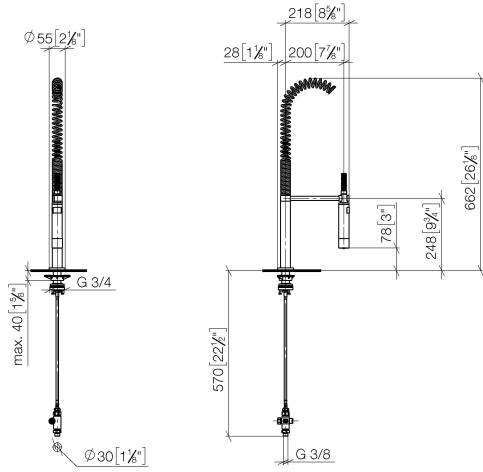

## Profi spray set - Chrome

27 799 970

- spray flow
- automatic diverter for spout/Profi spray set
- height of mixer 665 mm
- individual rosette diameter 55mm
- profi spray hole diameter 30mm
- sprayface with anti-scaling system
- lead-free

Can only be combined with 32815682, 33826861, 32815861, 33836888, 32816888, 20816892, 33836875, 32815875.

Intrinsic protection against back flow.

Operating unit can be positioned freely.

	Chrome	27 799 970-00
	Brushed Platinum	27 799 970-06
	Platinum	27 799 970-08
	Dark Chrome	27 799 970-19
	Brushed Chrome	27 799 970-93
	Brushed Dark Platinum	27 799 970-99

**Profi spray set - Chrome**

27 799 970

mm [inches]  
1:10

**Flow rate chart**

**Codes & Standards**

DIN 4109

EN 1717

ISO 3822

### Spare parts list

No.	Item Number	Name	Quantity used	Delivery time
	90 17 09 046 12 90	diverter	19	2