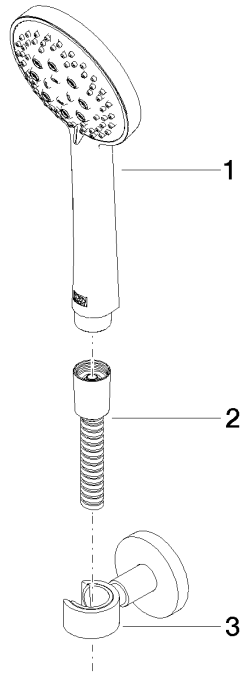

EDITION PRO Hand shower set - Chrome

27 805 626

- spray head Ø 100mm
- three settings: normal flow, soft flow, massage flow
- with anti-scale system
- metal shower hose 1250mm with integrated anti-twist protection
- shower holder rosette Ø 55mm
- max. flow 15 l/min
- WRAS

	Chrome	27 805 626-00
	Matte Black	27 805 626-33
	Brushed Chrome	27 805 626-93

EDITION PRO Hand shower set - Chrome

27 805 626

mm [inches]

Flow rate chart

Codes & Standards

DIN 4109

ISO 3822

Scottish Water
Byelaws

UK Water Supply
Regulations

Ü-Zeichen

EDITION PRO Hand shower set - Chrome

27 805 626

Certificates

LGA_29

LGA_29

WRAS_2304

EDITION PRO Hand shower set - Chrome

27 805 626

Parts for other finishes can be found here: [Matte Black](#)

Spare parts list

No.	Item Number	Name	Quantity used	Delivery time
1	28 018 626-00	EDITION PRO Hand shower - Chrome	1	10
2	90 30 02 072 00-00	Metal shower hose 1/2" x 3/8" x 1250 mm - Chrome	1	10
3	28 050 625-00	Wall bracket - Chrome	1	10