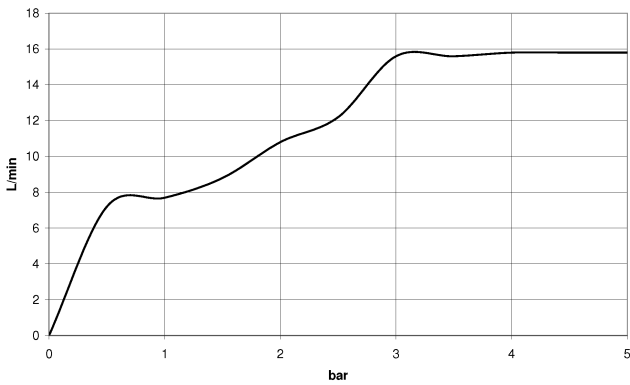

EDITION PRO Hand shower set - Chrome

27 805 626

- spray head Ø 100mm
- three settings: normal flow, soft flow, massage flow
- with anti-scale system
- metal shower hose 1250mm with integrated anti-twist protection
- shower holder rosette Ø 55mm
- max. flow 15 l/min
- WRAS

	Chrome	27 805 626-00
	Matte Black	27 805 626-33
	Brushed Chrome	27 805 626-93

EDITION PRO Hand shower set - Chrome

27 805 626

mm [inches]

Flow rate chart

Codes & Standards

DIN 4109

ISO 3822