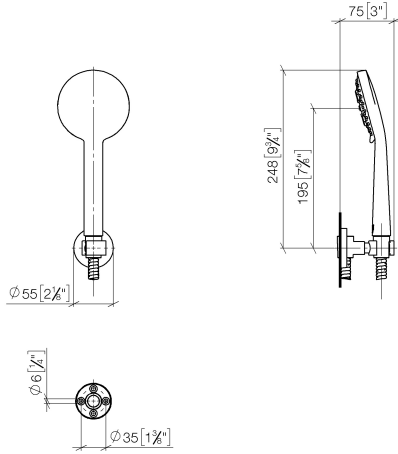

EDITION PRO Hand shower set - Chrome

27 805 626

- spray head Ø 100mm
- three settings: normal flow, soft flow, massage flow
- with anti-scale system
- metal shower hose 1250mm with integrated anti-twist protection
- shower holder rosette Ø 55mm
- max. flow 15 l/min
- WRAS

	Chrome	27 805 626-00
	Matte Black	27 805 626-33
	Brushed Chrome	27 805 626-93

EDITION PRO Hand shower set - Chrome

27 805 626

mm [inches]

Flow rate chart

Codes & Standards

DIN 4109

ISO 3822

Scottish Water
Byelaws

UK Water Supply
Regulations

Ü-Zeichen

EDITION PRO Hand shower set - Chrome

27 805 626

Certificates

LGA_29

LGA_29

WRAS_2304

EDITION PRO Hand shower set - Chrome

27 805 626

Parts for other finishes can be found here: [Matte Black](#)

Spare parts list

No.	Item Number	Name	Quantity used	Delivery time
1	28 018 626-00	EDITION PRO Hand shower - Chrome	1	10
2	90 30 02 072 00-00	Metal shower hose 1/2" x 3/8" x 1250 mm - Chrome	1	10
3	28 050 625-00	Wall bracket - Chrome	1	10