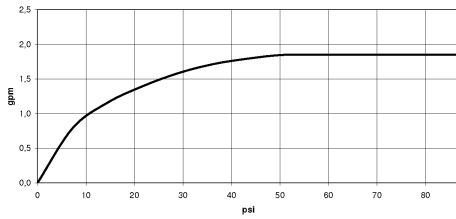

Hand shower set with individual rosettes FlowReduce - Brushed Platinum

IMO

27 808 980

Fits: IMO, MEM, CL.1, CYO

- COMPACT RAIN, max. flow rate 6.8 l/min (at 3 bar)
- with anti-scale system
- 3/8" shower outlet
- rosette for wall elbow 60 x 60mm
- rosette for shower holder 60 x 60mm
- metal shower hose 1250mm with integrated anti-twist protection
- 1/2" wall elbow
- This product can help a building meet the requirements of Green Building Rating Systems, e.g. LEED®, BREEAM®, DGNB

Recommended miscellaneous

Concealed wall elbow -

35 085 970 90

- max. recess depth 163 mm
- min. recess depth 90 mm

27 808 980

mm [inches]

Flow rate chart

Codes & Standards