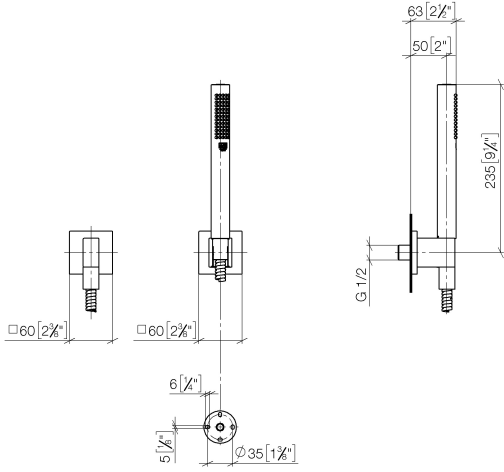

Hand shower set with individual rosettes FlowReduce - Brushed Platinum

IMO

27 808 980

Fits: IMO, MEM, CL.1, CYO

- COMPACT RAIN, max. flow rate 6.8 l/min (at 3 bar)
- with anti-scale system
- 3/8" shower outlet
- rosette for wall elbow 60 x 60mm
- rosette for shower holder 60 x 60mm
- metal shower hose 1250mm with integrated anti-twist protection
- 1/2" wall elbow
- This product can help a building meet the requirements of Green Building Rating Systems, e.g. LEED®, BREEAM®, DGNB

Recommended miscellaneous

Concealed wall elbow -

35 085 970 90

- max. recess depth 163 mm
- min. recess depth 90 mm

27 808 980

mm [inches]

Flow rate chart

Codes & Standards

ASME A112.18.1

cUPC

DIN 4109

ISO 3822

Ü-Zeichen

Hand shower set with individual rosettes FlowReduce - Brushed Platinum

IMO

27 808 980