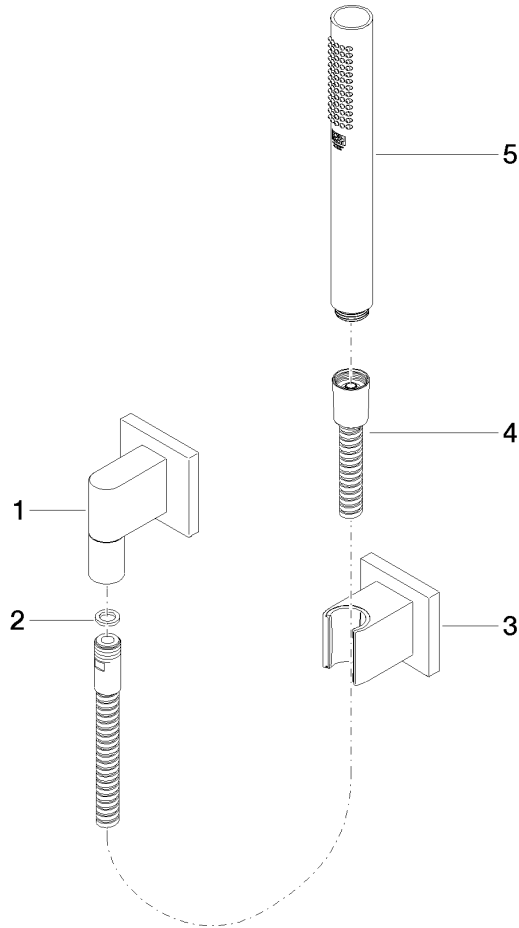

27 808 980

Product version from 4/1/2024