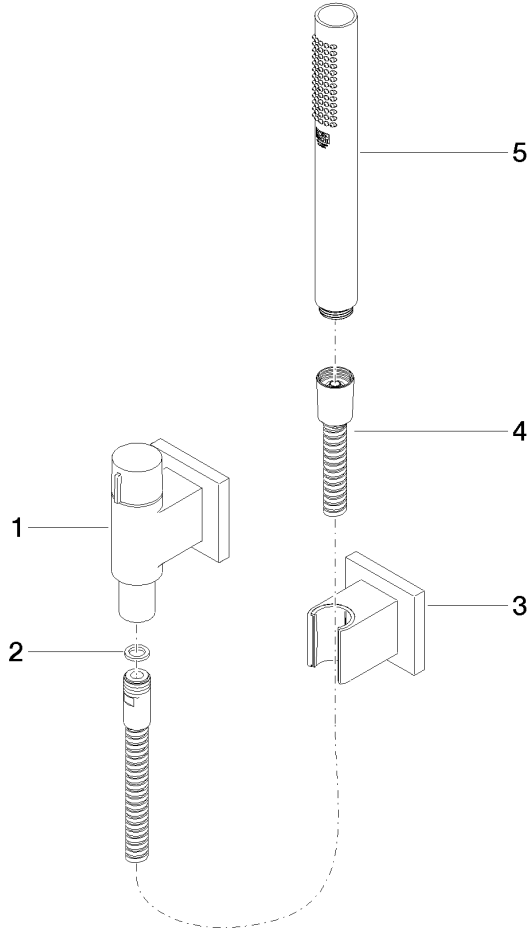

**Hand shower set with individual rosettes with volume control FlowReduce -  
Champagne (22kt Gold)**

IMO

27 809 980

Fits: IMO, MEM, CL.1, CYO

- COMPACT RAIN, max. flow rate 6.8 l/min (at 3 bar)
- with volume control
- with anti-scale system
- 3/8" shower outlet
- rosette for wall elbow 60 x 60mm
- rosette for shower holder 60 x 60mm
- metal shower hose 1250mm with integrated anti-twist protection
- 1/2" wall elbow
- This product can help a building meet the requirements of Green Building Rating Systems, e.g. LEED®, BREEAM®, DGNB

**Recommended miscellaneous**

- Concealed wall elbow -** 35 085 970 90
- max. recess depth 163 mm
  - min. recess depth 90 mm

Hand shower set with individual rosettes with volume control FlowReduce -  
Champagne (22kt Gold)

27 809 980  
mm [inches]

Flow rate chart

Certificates

LGA\_29985.

27 809 980

### Spare parts list

| No.  | Item Number        | Name  | Quantity used | Delivery time |
|--|--------------------|---|---------------|---------------|
| 1  | 28 451 980-47      | connection  | 1             | -             |
| Spare part can no longer be ordered, please order the replacement item |                    |   |               |               |
| 2  | 90 14 20 026 00 90 | seal  | 1             | 2             |
| 3  | 28 050 980-47      | Wall bracket - Champagne (22kt Gold)                            | 1             | 30            |
| 4  | 90 30 02 072 00-47 | Metal shower hose 1/2" x 3/8" x 1250 mm - Champagne (22kt Gold) | 1             | 30            |
| 5  | 90 12 11 140 30-47 | shower  | 1             | 30            |