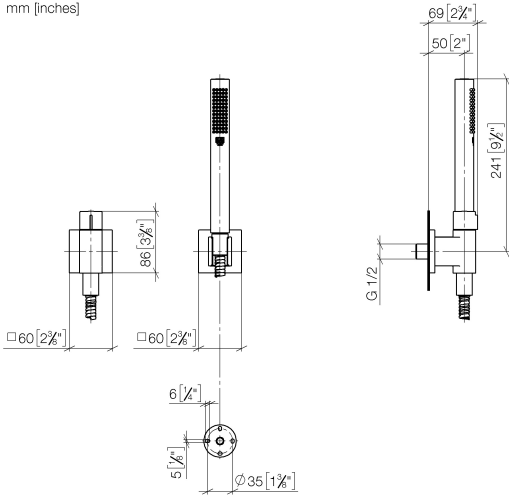

**Hand shower set with individual rosettes with volume control FlowReduce -  
Champagne (22kt Gold)**

IMO

27 809 980

Fits: IMO, MEM, CL.1, CYO

- COMPACT RAIN, max. flow rate 6.8 l/min (at 3 bar)
- with volume control
- with anti-scale system
- 3/8" shower outlet
- rosette for wall elbow 60 x 60mm
- rosette for shower holder 60 x 60mm
- metal shower hose 1250mm with integrated anti-twist protection
- 1/2" wall elbow
- This product can help a building meet the requirements of Green Building Rating Systems, e.g. LEED®, BREEAM®, DGNB

**Recommended miscellaneous**

- Concealed wall elbow -** 35 085 970 90
- max. recess depth 163 mm
  - min. recess depth 90 mm

Hand shower set with individual rosettes with volume control FlowReduce -  
Champagne (22kt Gold)

27 809 980  
mm [inches]

Flow rate chart

Certificates

LGA\_29985.

27 809 980

### Spare parts list

| No.  | Item Number        | Name  | Quantity used | Delivery time |
|--|--------------------|---|---------------|---------------|
| 1  | 28 451 980-47      | connection  | 1             | -             |
| Spare part can no longer be ordered, please order the replacement item |                    |   |               |               |
| 2  | 90 14 20 026 00 90 | seal  | 1             | 2             |
| 3  | 28 050 980-47      | Wall bracket - Champagne (22kt Gold)                            | 1             | 30            |
| 4  | 90 30 02 072 00-47 | Metal shower hose 1/2" x 3/8" x 1250 mm - Champagne (22kt Gold) | 1             | 30            |
| 5  | 90 12 11 140 30-47 | shower  | 1             | 30            |