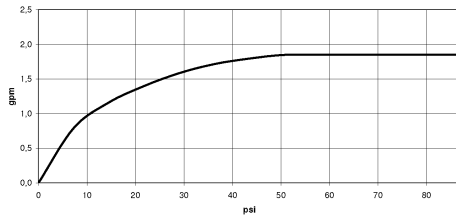

**Hand shower set with individual rosettes with volume control FlowReduce -  
Champagne (22kt Gold)**

IMO

27 809 980

Fits: IMO, MEM, CL.1, CYO

- COMPACT RAIN, max. flow rate 6.8 l/min (at 3 bar)
- with volume control
- with anti-scale system
- 3/8" shower outlet
- rosette for wall elbow 60 x 60mm
- rosette for shower holder 60 x 60mm
- metal shower hose 1250mm with integrated anti-twist protection
- 1/2" wall elbow
- This product can help a building meet the requirements of Green Building Rating Systems, e.g. LEED®, BREEAM®, DGNB

**Recommended miscellaneous**

- Concealed wall elbow -** 35 085 970 90
- max. recess depth 163 mm
  - min. recess depth 90 mm

Hand shower set with individual rosettes with volume control FlowReduce -  
Champagne (22kt Gold)

27 809 980  
mm [inches]

Flow rate chart

Certificates

LGA\_29985.

27 809 980