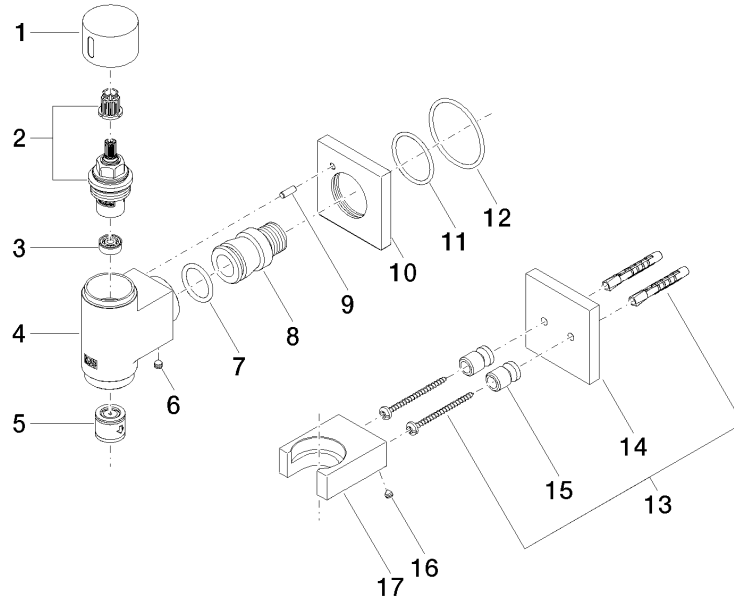

IMO

27 821 979  
mm [inches]

Flow rate chart

Codes & Standards

EN 1717

WATER TUBE Kneipp wall elbow with hose holder with individual rosettes -  
Chrome

---

IMO

27 821 979

Certificates

---

Belgaqua\_22\_280\_2

WATER TUBE Kneipp wall elbow with hose holder with individual rosettes -  
Chrome

27 821 979

Product version up to 3/12/2018

Product version from 3/12/2018 to 3/6/2023

**Product version from 3/6/2023**

WATER TUBE Kneipp wall elbow with hose holder with individual rosettes -  
Chrome

---

IMO

27 821 979

Spare parts list

Product version up to 3/12/2018

Product version from 3/12/2018 to 3/6/2023