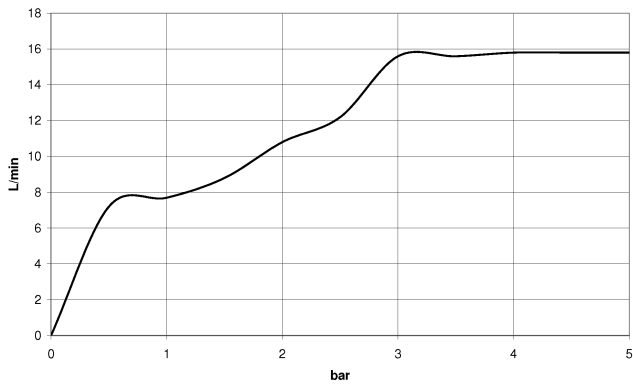

**WATER TUBE Kneipp wall elbow with hose holder with individual rosettes -
Brushed Durabron (23kt Gold)**

IMO

27 821 979

Fits: IMO, MEM, CL.1, CYO

- LAMINAR FLOW, max. flow rate 15 l/min (at 3 bar)
- with volume control
- rosette 60 x 60 mm
- holder for Kneipp hose
- 1/2" wall elbow
- without hose

Recommended miscellaneous

- Concealed wall elbow -**
- max. recess depth 163 mm
 - min. recess depth 90 mm

35 085 970 90

Required miscellaneous

- WATER TUBE Kneipp hose white**
- 2000 mm - Brushed Durabron (23kt Gold)**
- with holding ring
 - hose nozzle with sleeve M33

IMO

27 821 979
mm [inches]

Flow rate chart

Codes & Standards

EN 1717

WATER TUBE Kneipp wall elbow with hose holder with individual rosettes -
Brushed Durabronze (23kt Gold)

IMO

27 821 979