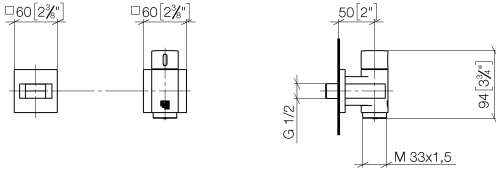

**WATER TUBE Kneipp wall elbow with hose holder with individual rosettes -
Brushed Durabron (23kt Gold)**

IMO

27 821 979

Fits: IMO, MEM, CL.1, CYO

- LAMINAR FLOW, max. flow rate 15 l/min (at 3 bar)
- with volume control
- rosette 60 x 60 mm
- holder for Kneipp hose
- 1/2" wall elbow
- without hose

Recommended miscellaneous

- Concealed wall elbow -**
- max. recess depth 163 mm
 - min. recess depth 90 mm

35 085 970 90

Required miscellaneous

- WATER TUBE Kneipp hose white**
- 2000 mm - Brushed Durabron (23kt Gold)**
- with holding ring
 - hose nozzle with sleeve M33

IMO

27 821 979
mm [inches]

Flow rate chart

Codes & Standards

EN 1717

WATER TUBE Kneipp wall elbow with hose holder with individual rosettes -
Brushed Durabronze (23kt Gold)

IMO

27 821 979