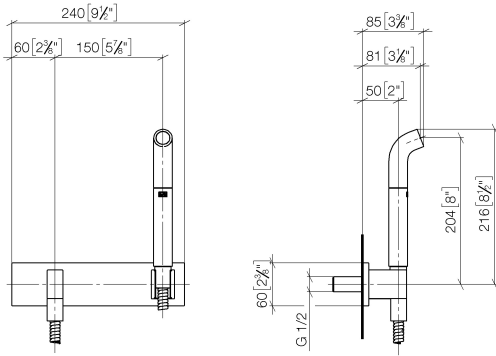

**Affusion pipe with cover plate FlowReduce - Chrome**

IMO

27 858 979

Fits: IMO, MEM, CL.1, CYO

- laminar flow
- 3/8" shower outlet
- cover plate 240 x 60 mm
- metal shower hose 1250mm with integrated anti-twist protection
- 1/2" connection
- plug-link mounting
- max. flow 7 l/min
- This product can help a building meet the requirements of Green Building Rating Systems, e.g. LEED®, BREEAM®, DGNB

27 858 979

mm [inches]

**Flow rate chart**

**Codes & Standards**

DIN 4109

EN 1717

ISO 3822

Ü-Zeichen