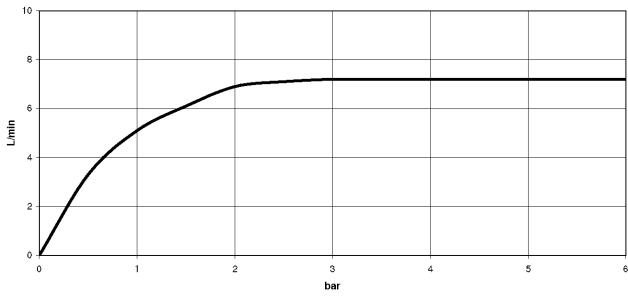

Intrinsic protection against back flow.

	Chrome	27 858 979-00
	Brushed Platinum	27 858 979-06
	Platinum	27 858 979-08
	Dark Chrome	27 858 979-19
	Brushed Light Gold	27 858 979-27
	Brushed Durabronze (23kt Gold)	27 858 979-28
	Matte Black	27 858 979-33
	Brushed Champagne (22kt Gold)	27 858 979-46
	Champagne (22kt Gold)	27 858 979-47
	Brushed Chrome	27 858 979-93
	Brushed Dark Platinum	27 858 979-99

27 858 979

mm [inches]

**Flow rate chart**

**Codes & Standards**

DIN 4109

EN 1717

ISO 3822

Ü-Zeichen