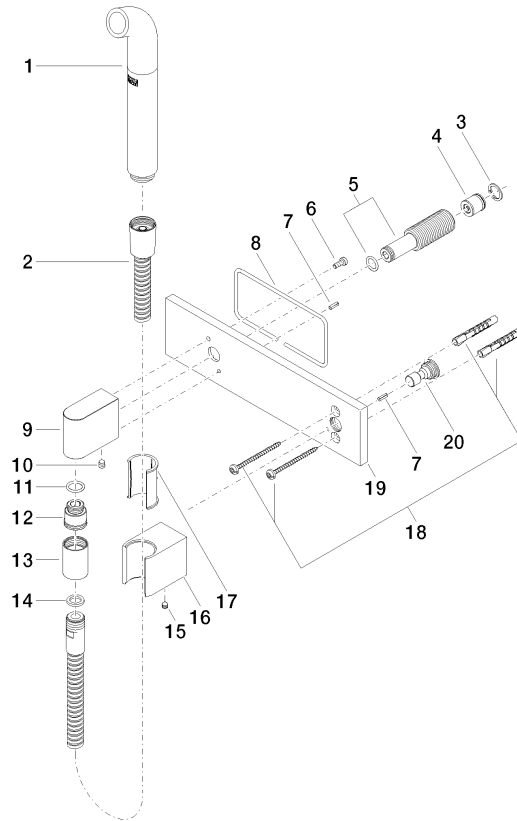

**Affusion pipe with cover plate FlowReduce - Chrome**

IMO

27 858 979

Fits: IMO, MEM, CL.1, CYO

- laminar flow
- 3/8" shower outlet
- cover plate 240 x 60 mm
- metal shower hose 1250mm with integrated anti-twist protection
- 1/2" connection
- plug-link mounting
- max. flow 7 l/min
- This product can help a building meet the requirements of Green Building Rating Systems, e.g. LEED®, BREEAM®, DGNB

27 858 979

mm [inches]

**Flow rate chart**

**Codes & Standards**

DIN 4109

EN 1717

ISO 3822

Ü-Zeichen

Affusion pipe with cover plate FlowReduce - Chrome

IMO

27 858 979

Certificates

LGA\_38

Belgaqua\_24-007-2

27 858 979

**Product version from 4/1/2024**

Parts for other finishes can be found here: Brushed Platinum

Affusion pipe with cover plate FlowReduce - Chrome

IMO

27 858 979

**Spare parts list**

**Product version from 4/1/2024**

No.	Item Number	Name	Quantity used	Delivery time
	04 12 11 073 01-00	spout	21	10