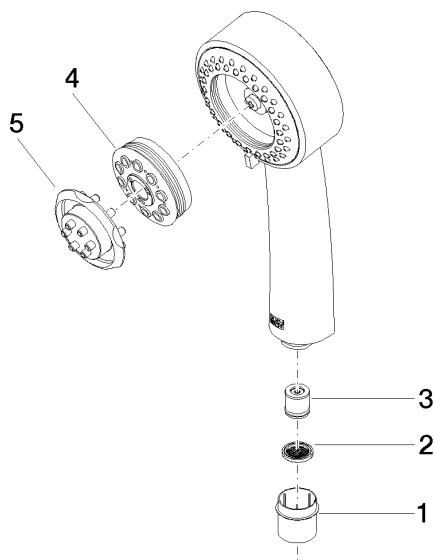

28 002 978

- Three settings: COMPACT RAIN, COMPACT SOFT FLOW, COMPACT AQUAPRESSURE FLOW, max. flow rate 9 l/min (at 3 bar)
- with anti-scale system
- spray head Ø 95mm
- 1/2" connection

Intrinsic protection against back flow.

28 002 978

mm [inches]

Flow rate chart

Certificates

LGA\_18610.

28 002 978

Parts for other finishes can be found here: [Chrome](#)

### Spare parts list

No.	Item Number	Name	Quantity used	Delivery time
1	09 21 02 115 90	cap	1	2
2	09 23 01 039 90	sieve	1	2
3	09 23 01 077 90	flow reducer	1	2
4	04 12 11 071 00 90	shower	1	2
5	09 30 09 022 90	key	1	2