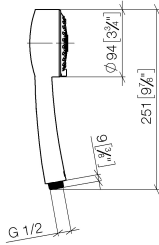

28 002 978

- Three settings: COMPACT RAIN, COMPACT SOFT FLOW, COMPACT AQUAPRESSURE FLOW, max. flow rate 9 l/min (at 3 bar)
- with anti-scale system
- spray head Ø 95mm
- 1/2" connection

Intrinsic protection against back flow.

	Brushed Durabron (23kt Gold)	28 002 978-28
	Chrome	28 002 978-00
	Chrome	28 002 978-00 0010
	Brushed Platinum	28 002 978-06
	Brushed Platinum	28 002 978-06 0010
	Platinum	28 002 978-08
	Platinum	28 002 978-08 0010
	Durabron (23kt Gold)	28 002 978-09
	Durabron (23kt Gold)	28 002 978-09 0010
	Brushed Durabron (23kt Gold)	28 002 978-28 0010
	Brushed Chrome	28 002 978-93
	Brushed Chrome	28 002 978-93 0010
	Brushed Dark Platinum	28 002 978-99
	Brushed Dark Platinum	28 002 978-99 0010

28 002 978

mm [inches]

Flow rate chart

Certificates

LGA_18610.

28 002 978

Parts for other finishes can be found here: [Chrome](#)

Spare parts list

No.	Item Number	Name	Quantity used	Delivery time
1	09 21 02 115 90	cap	1	2
2	09 23 01 039 90	sieve	1	2
3	09 23 01 077 90	flow reducer	1	2
4	04 12 11 071 00 90	shower	1	2
5	09 30 09 022 90	key	1	2