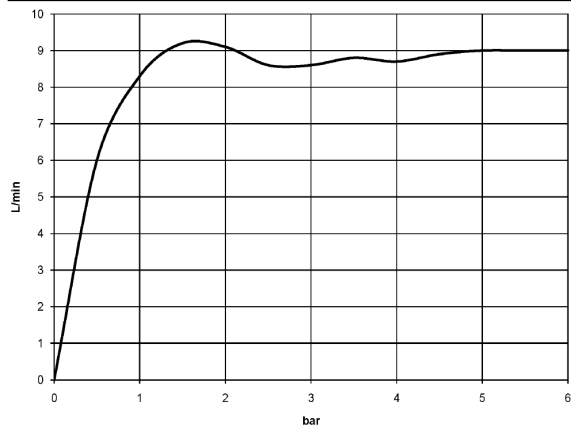

28 002 978

- Three settings: COMPACT RAIN, COMPACT SOFT FLOW, COMPACT AQUAPRESSURE FLOW, max. flow rate 9 l/min (at 3 bar)
- with anti-scale system
- spray head Ø 95mm
- 1/2" connection

Intrinsic protection against back flow.

	Brushed Durabron (23kt Gold)	28 002 978-28
	Chrome	28 002 978-00
	Chrome	28 002 978-00 0010
	Brushed Platinum	28 002 978-06
	Brushed Platinum	28 002 978-06 0010
	Platinum	28 002 978-08
	Platinum	28 002 978-08 0010
	Durabron (23kt Gold)	28 002 978-09
	Durabron (23kt Gold)	28 002 978-09 0010
	Brushed Durabron (23kt Gold)	28 002 978-28 0010
	Brushed Chrome	28 002 978-93
	Brushed Chrome	28 002 978-93 0010
	Brushed Dark Platinum	28 002 978-99
	Brushed Dark Platinum	28 002 978-99 0010

28 002 978

mm [inches]

Flow rate chart

Certificates

LGA_18610.

28 002 978

Parts for other finishes can be found here: [Chrome](#)

Spare parts list

No.	Item Number	Name	Quantity used	Delivery time
1	09 21 02 115 90	cap	1	2
2	09 23 01 039 90	sieve	1	2
3	09 23 01 077 90	flow reducer	1	2
4	04 12 11 071 00 90	shower	1	2
5	09 30 09 022 90	key	1	2