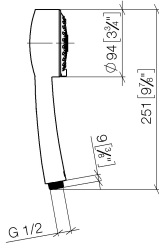

28 002 978

- Three settings: COMPACT RAIN, COMPACT SOFT FLOW, COMPACT AQUAPRESSURE FLOW, max. flow rate 9 l/min (at 3 bar)
- with anti-scale system
- spray head Ø 95mm
- 1/2" connection

Intrinsic protection against back flow.

28 002 978

mm [inches]

Flow rate chart

Certificates

LGA_18610.

28 002 978

Parts for other finishes can be found here: [Chrome](#)

Spare parts list

No.	Item Number	Name	Quantity used	Delivery time
1	09 21 02 115 90	cap	1	2
2	09 23 01 039 90	sieve	1	2
3	09 23 01 077 90	flow reducer	1	2
4	04 12 11 071 00 90	shower	1	2
5	09 30 09 022 90	key	1	2