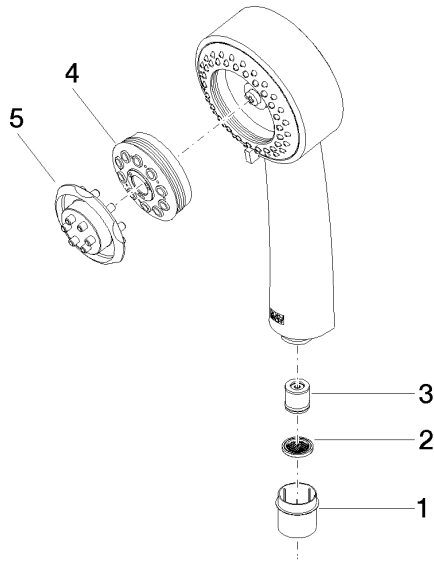

28 002 978

- Three settings: COMPACT RAIN, COMPACT SOFT FLOW, COMPACT AQUAPRESSURE FLOW, max. flow rate 9 l/min (at 3 bar)
- with anti-scale system
- spray head Ø 95mm
- 1/2" connection

Intrinsic protection against back flow.

28 002 978

mm [inches]

Flow rate chart

Certificates

LGA\_18610.

28 002 978

Parts for other finishes can be found here: [Chrome](#)

### Spare parts list

No.	Item Number	Name	Quantity used	Delivery time
1	09 21 02 115 90	cap	1	2
2	09 23 01 039 90	sieve	1	2
3	09 23 01 077 90	flow reducer	1	2
4	04 12 11 071 00 90	shower	1	2
5	09 30 09 022 90	key	1	2