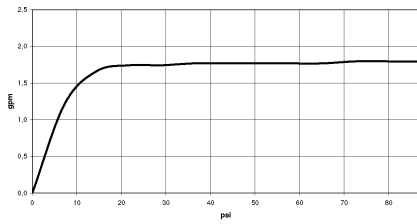

28 012 979

- Four settings: COMPACT RAIN, COMPACT SOFT FLOW, COMPACT AQUAPRESSURE FLOW, COMPACT CASCADE, max. flow rate 6.8 l/min (at 3 bar)
- with anti-scale system
- spray head Ø 120mm
- 1/2" connection
- This product can help a building meet the requirements of Green Building Rating Systems, e.g. LEED®, BREEAM®, DGNB

Hand shower FlowReduce - Chrome

IMO

28 012 979

28 012 979

mm [inches]

Flow rate chart

Codes & Standards

ASME A112.18.1