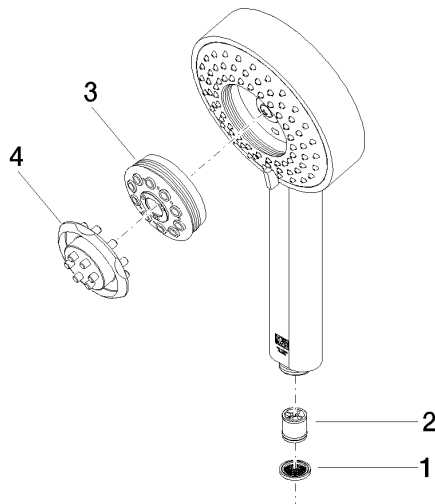

28 012 979

- Four settings: COMPACT RAIN, COMPACT SOFT FLOW, COMPACT AQUAPRESSURE FLOW, COMPACT CASCADE, max. flow rate 6.8 l/min (at 3 bar)
- with anti-scale system
- spray head Ø 120mm
- 1/2" connection
- This product can help a building meet the requirements of Green Building Rating Systems, e.g. LEED®, BREEAM®, DGNB

Hand shower FlowReduce - Chrome

IMO

28 012 979

28 012 979

mm [inches]

Flow rate chart

Codes & Standards

ASME A112.18.1

cUPC

DIN 4109

ISO 3822

Ü-Zeichen

Hand shower FlowReduce - Chrome

IMO

28 012 979

Certificates

IAPMO_4976

LGA_29

28 012 979

Product version from 4/1/2024

Hand shower FlowReduce - Chrome

IMO

28 012 979

Spare parts list