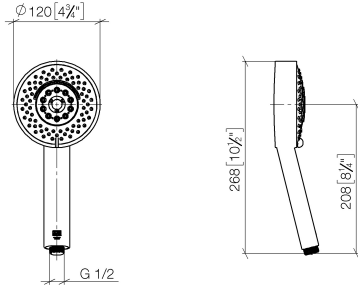

28 012 979

- Four settings: COMPACT RAIN, COMPACT SOFT FLOW, COMPACT AQUAPRESSURE FLOW, COMPACT CASCADE, max. flow rate 6.8 l/min (at 3 bar)
- with anti-scale system
- spray head Ø 120mm
- 1/2" connection
- This product can help a building meet the requirements of Green Building Rating Systems, e.g. LEED®, BREEAM®, DGNB

Intrinsic protection against back flow.

Fits: IMO, LULU, MADISON, MEM, TARA, CL.1, LISSÉ, VAIA, META, CYO

	Chrome	28 012 979-00 0010
	Chrome	28 012 979-00
	Brushed Platinum	28 012 979-06 0010
	Brushed Platinum	28 012 979-06
	Platinum	28 012 979-08 0010
	Platinum	28 012 979-08
	Dark Chrome	28 012 979-19
	Dark Chrome	28 012 979-19 0010
	Light Gold	28 012 979-26
	Light Gold	28 012 979-26 0010
	Brushed Light Gold	28 012 979-27
	Brushed Light Gold	28 012 979-27 0010
	Brushed Durabronze (23kt Gold)	28 012 979-28
	Brushed Durabronze (23kt Gold)	28 012 979-28 0010
	Matte Black	28 012 979-33 0010
	Matte Black	28 012 979-33
	Brushed Bronze	28 012 979-42 0010
	Brushed Bronze	28 012 979-42
	Brushed Champagne (22kt Gold)	28 012 979-46 0010
	Brushed Champagne (22kt Gold)	28 012 979-46
	Champagne (22kt Gold)	28 012 979-47
	Champagne (22kt Gold)	28 012 979-47 0010
	Brushed Chrome	28 012 979-93
	Brushed Chrome	28 012 979-93 0010
	Brushed Dark Platinum	28 012 979-99
	Brushed Dark Platinum	28 012 979-99 0010

Hand shower FlowReduce - Chrome

IMO

28 012 979

28 012 979

mm [inches]

Flow rate chart

Codes & Standards

ASME A112.18.1