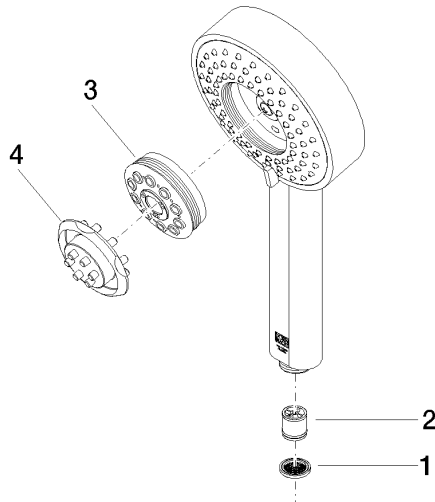

Hand shower FlowReduce - Light Gold

IMO

28 012 979

- Four settings: COMPACT RAIN, COMPACT SOFT FLOW, COMPACT AQUAPRESSURE FLOW, COMPACT CASCADE, max. flow rate 6.8 l/min (at 3 bar)
- with anti-scale system
- spray head Ø 120mm
- 1/2" connection
- This product can help a building meet the requirements of Green Building Rating Systems, e.g. LEED®, BREEAM®, DGNB

Hand shower FlowReduce - Light Gold

IMO

28 012 979

28 012 979

mm [inches]

Flow rate chart

Codes & Standards

DIN 4109

ISO 3822

Ü-Zeichen

Hand shower FlowReduce - Light Gold

IMO

28 012 979

Certificates

LGA_29

28 012 979

Product version from 4/1/2024

Parts for other
finishes can be found
here: [Chrome](#)

Hand shower FlowReduce - Light Gold

IMO

28 012 979

Spare parts list

Product version from 4/1/2024

No.	Item Number	Name	Quantity used	Delivery time
	09 23 01 039 90	sieve	4	2