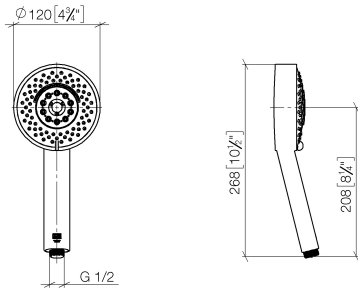

**Hand shower FlowReduce - Brushed Durabronz (23kt Gold)**

IMO

28 012 979

- Four settings: COMPACT RAIN, COMPACT SOFT FLOW, COMPACT AQUAPRESSURE FLOW, COMPACT CASCADE, max. flow rate 6.8 l/min (at 3 bar)
- with anti-scale system
- spray head Ø 120mm
- 1/2" connection
- This product can help a building meet the requirements of Green Building Rating Systems, e.g. LEED®, BREEAM®, DGNB

## Hand shower FlowReduce - Brushed Durabronz (23kt Gold)

---

IMO

28 012 979

28 012 979

mm [inches]

Flow rate chart

Codes & Standards