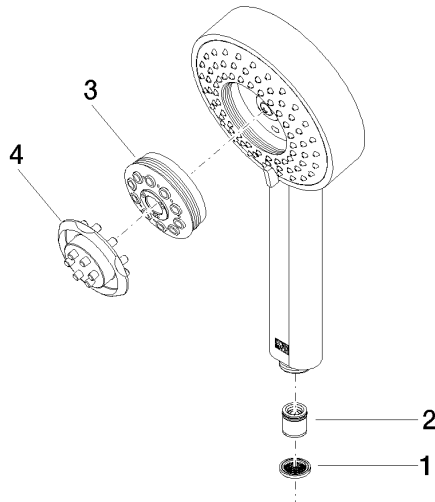

Hand shower - Matte Black

IMO

28 012 979

- Four settings: COMPACT RAIN, COMPACT SOFT FLOW, COMPACT AQUAPRESSURE FLOW, COMPACT CASCADE, max. flow rate 15 l/min (at 3 bar)
- with anti-scale system
- spray head Ø 120mm
- 1/2" connection

Hand shower - Matte Black

IMO

28 012 979

28 012 979

mm [inches]

Flow rate chart

Codes & Standards

DIN 4109

ISO 3822

Ü-Zeichen

Hand shower - Matte Black

IMO

28 012 979

Certificates

LGA_29

28 012 979

Product version from 4/1/2024

Parts for other
finishes can be found
here: [Chrome](#)

Hand shower - Matte Black

IMO

28 012 979

Spare parts list

Product version from 4/1/2024

No.	Item Number	Name	Quantity used	Delivery time
	09 23 01 039 90	sieve	4	2