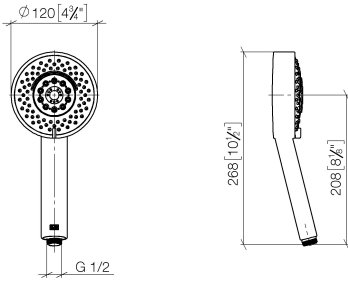

Hand shower - Matte Black

IMO

28 012 979

- Four settings: COMPACT RAIN, COMPACT SOFT FLOW, COMPACT AQUAPRESSURE FLOW, COMPACT CASCADE, max. flow rate 15 l/min (at 3 bar)
- with anti-scale system
- spray head Ø 120mm
- 1/2" connection

Intrinsic protection against back flow.

Fits: IMO, LULU, MADISON, MEM, TARA, CL.1, LISSÉ, VAIA, META, CYO

	Matte Black	28 012 979-33
	Chrome	28 012 979-00 0010
	Chrome	28 012 979-00
	Brushed Platinum	28 012 979-06 0010
	Brushed Platinum	28 012 979-06
	Platinum	28 012 979-08 0010
	Platinum	28 012 979-08
	Dark Chrome	28 012 979-19
	Dark Chrome	28 012 979-19 0010
	Light Gold	28 012 979-26
	Light Gold	28 012 979-26 0010
	Brushed Light Gold	28 012 979-27
	Brushed Light Gold	28 012 979-27 0010
	Brushed Durabrass (23kt Gold)	28 012 979-28
	Brushed Durabrass (23kt Gold)	28 012 979-28 0010
	Matte Black	28 012 979-33 0010
	Brushed Bronze	28 012 979-42 0010
	Brushed Bronze	28 012 979-42
	Brushed Champagne (22kt Gold)	28 012 979-46 0010
	Brushed Champagne (22kt Gold)	28 012 979-46
	Champagne (22kt Gold)	28 012 979-47
	Champagne (22kt Gold)	28 012 979-47 0010
	Brushed Chrome	28 012 979-93
	Brushed Chrome	28 012 979-93 0010
	Brushed Dark Platinum	28 012 979-99
	Brushed Dark Platinum	28 012 979-99 0010

Hand shower - Matte Black

IMO

28 012 979

28 012 979

mm [inches]

Flow rate chart

Codes & Standards

DIN 4109