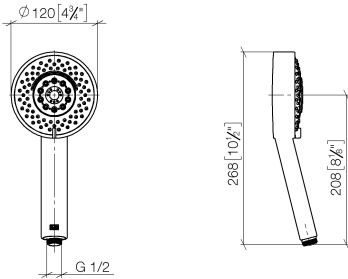

**Hand shower - Champagne (22kt Gold)**

IMO

28 012 979

- Four settings: COMPACT RAIN, COMPACT SOFT FLOW, COMPACT AQUAPRESSURE FLOW, COMPACT CASCADE, max. flow rate 15 l/min (at 3 bar)
- with anti-scale system
- spray head Ø 120mm
- 1/2" connection

## Hand shower - Champagne (22kt Gold)

---

IMO

28 012 979

28 012 979

mm [inches]

**Flow rate chart**

**Codes & Standards**