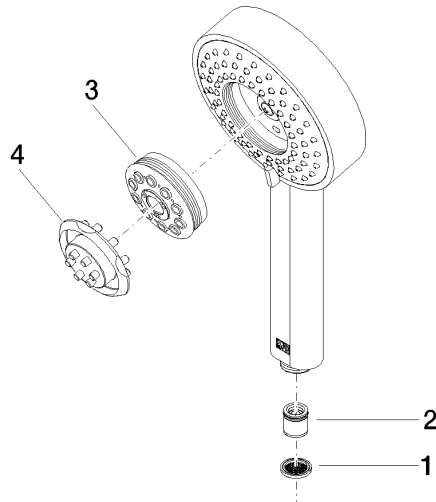

**Hand shower - Champagne (22kt Gold)**

IMO

28 012 979

- Four settings: COMPACT RAIN, COMPACT SOFT FLOW, COMPACT AQUAPRESSURE FLOW, COMPACT CASCADE, max. flow rate 15 l/min (at 3 bar)
- with anti-scale system
- spray head Ø 120mm
- 1/2" connection

## Hand shower - Champagne (22kt Gold)

---

IMO

28 012 979

28 012 979

mm [inches]

**Flow rate chart**

**Codes & Standards**

### Certificates

---

LGA\_29

28 012 979

**Product version from 4/1/2024**

Parts for other  
finishes can be found  
here: [Chrome](#)

## Spare parts list