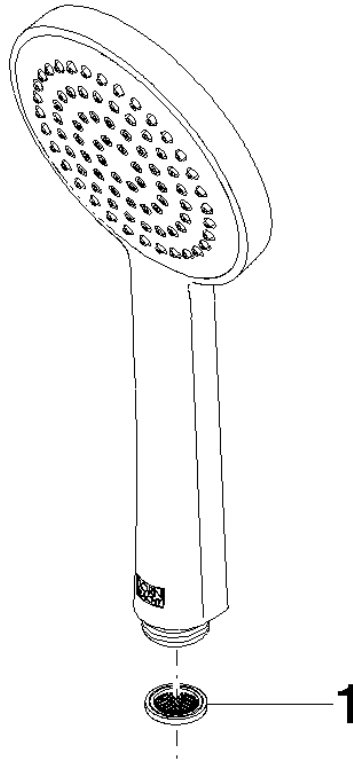

## Hand shower - Brushed Light Gold

IMO

28 015 979

- COMPACT RAIN, max. flow rate 15 l/min (at 3 bar)
- with anti-scale system
- spray head Ø 100mm
- 1/2" connection
- WRAS 2009011

Intrinsic protection against back flow.

## Hand shower - Brushed Light Gold

---

IMO

28 015 979

28 015 979

mm [inches]

Flow rate chart

Codes & Standards

### Certificates

---

LGA\_29

28 015 979

**Product version from 4/1/2024**

Parts for other  
finishes can be found  
here: [Chrome](#)

# Hand shower - Brushed Light Gold

IMO

28 015 979