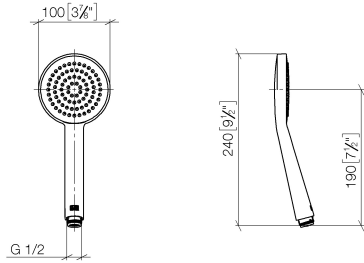

## Hand shower - Brushed Light Gold

IMO

28 015 979

- COMPACT RAIN, max. flow rate 15 l/min (at 3 bar)
- with anti-scale system
- spray head Ø 100mm
- 1/2" connection
- WRAS 2009011

Intrinsic protection against back flow.

## Hand shower - Brushed Light Gold

---

IMO

28 015 979

28 015 979

mm [inches]

Flow rate chart

Codes & Standards