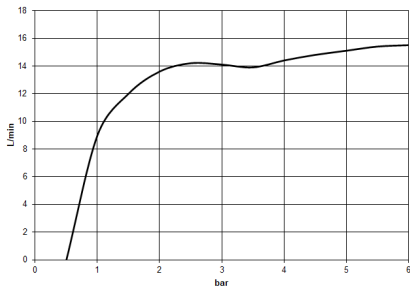

## Hand shower - Brushed Light Gold

IMO

28 015 979

- COMPACT RAIN, max. flow rate 15 l/min (at 3 bar)
- with anti-scale system
- spray head Ø 100mm
- 1/2" connection
- WRAS 2009011

Intrinsic protection against back flow.

## Hand shower - Brushed Light Gold

---

IMO

28 015 979

28 015 979

mm [inches]

Flow rate chart

Codes & Standards