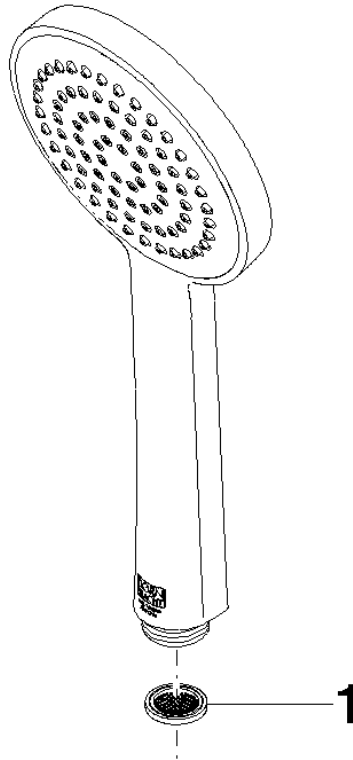

Hand shower FlowReduce - Brushed Bronze

IMO

28 015 979

- COMPACT RAIN, max. flow rate 6.8 l/min (at 3 bar)
- with anti-scale system
- spray head Ø 100mm
- 1/2" connection
- This product can help a building meet the requirements of Green Building Rating Systems, e.g. LEED®, BREEAM®, DGNB

Hand shower FlowReduce - Brushed Bronze

IMO

28 015 979

28 015 979

mm [inches]

Flow rate chart

Codes & Standards

DIN 4109

ISO 3822

Ü-Zeichen

Hand shower FlowReduce - Brushed Bronze

IMO

28 015 979

Certificates

LGA_29

28 015 979

Product version from 4/1/2024

Parts for other
finishes can be found
here: [Chrome](#)

Hand shower FlowReduce - Brushed Bronze

IMO

28 015 979

Spare parts list

Product version from 4/1/2024

No.	Item Number	Name	Quantity used	Delivery time
	09 23 01 039 90	sieve	1	2