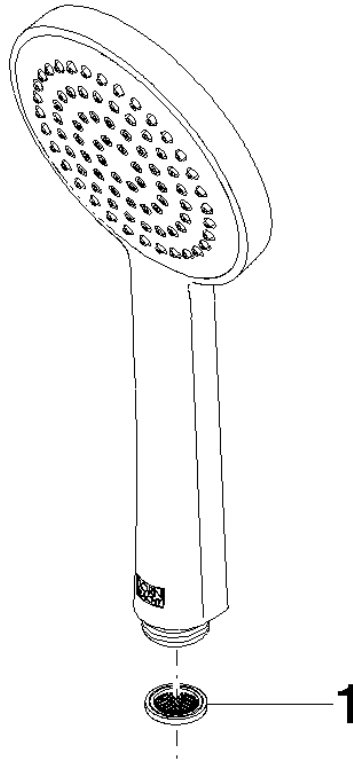

Hand shower - Brushed Champagne (22kt Gold)

IMO

28 015 979

- COMPACT RAIN, max. flow rate 15 l/min (at 3 bar)
- with anti-scale system
- spray head Ø 100mm
- 1/2" connection
- WRAS 2009011

Intrinsic protection against back flow.

Hand shower - Brushed Champagne (22kt Gold)

IMO

28 015 979

28 015 979

mm [inches]

Flow rate chart

Codes & Standards

DIN 4109

EN 1112

ISO 3822

Ü-Zeichen

Hand shower - Brushed Champagne (22kt Gold)

IMO

28 015 979

Certificates

DVGW_DW-
6517DN0

LGA_29

28 015 979

Product version from 4/1/2024

Parts for other
finishes can be found
here: [Chrome](#)

Hand shower - Brushed Champagne (22kt Gold)

IMO

28 015 979

Spare parts list