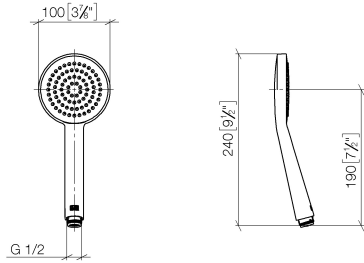

Hand shower - Brushed Champagne (22kt Gold)

IMO

28 015 979

- COMPACT RAIN, max. flow rate 15 l/min (at 3 bar)
- with anti-scale system
- spray head Ø 100mm
- 1/2" connection
- WRAS 2009011

Intrinsic protection against back flow.

Fits: IMO, LULU, MADISON, MEM, TARA,
CL.1, LISSÉ, VAIA, META, CYO

	Brushed Champagne (22kt Gold)	28 015 979-46
	Chrome	28 015 979-00
	Chrome	28 015 979-00 0010
	Brushed Platinum	28 015 979-06
	Brushed Platinum	28 015 979-06 0010
	Platinum	28 015 979-08
	Platinum	28 015 979-08 0010
	Dark Chrome	28 015 979-19
	Dark Chrome	28 015 979-19 0010
	Light Gold	28 015 979-26
	Light Gold	28 015 979-26 0010
	Brushed Light Gold	28 015 979-27
	Brushed Light Gold	28 015 979-27 0010
	Brushed Durabronze (23kt Gold)	28 015 979-28
	Brushed Durabronze (23kt Gold)	28 015 979-28 0010
	Matte Black	28 015 979-33
	Matte Black	28 015 979-33 0010
	Brushed Bronze	28 015 979-42
	Brushed Bronze	28 015 979-42 0010
	Brushed Champagne (22kt Gold)	28 015 979-46 0010
	Champagne (22kt Gold)	28 015 979-47
	Champagne (22kt Gold)	28 015 979-47 0010
	Brushed Chrome	28 015 979-93
	Brushed Chrome	28 015 979-93 0010
	Brushed Dark Platinum	28 015 979-99
	Brushed Dark Platinum	28 015 979-99 0010

Hand shower - Brushed Champagne (22kt Gold)

IMO

28 015 979

28 015 979

mm [inches]

Flow rate chart

Codes & Standards

DIN 4109