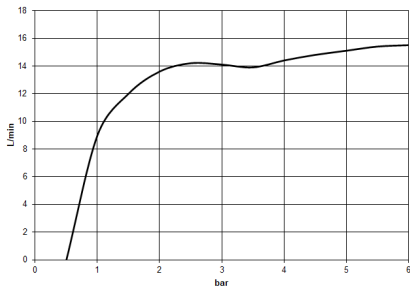

Hand shower - Brushed Champagne (22kt Gold)

IMO

28 015 979

- COMPACT RAIN, max. flow rate 15 l/min (at 3 bar)
- with anti-scale system
- spray head Ø 100mm
- 1/2" connection
- WRAS 2009011

Intrinsic protection against back flow.

Hand shower - Brushed Champagne (22kt Gold)

IMO

28 015 979

28 015 979

mm [inches]

Flow rate chart

Codes & Standards

DIN 4109