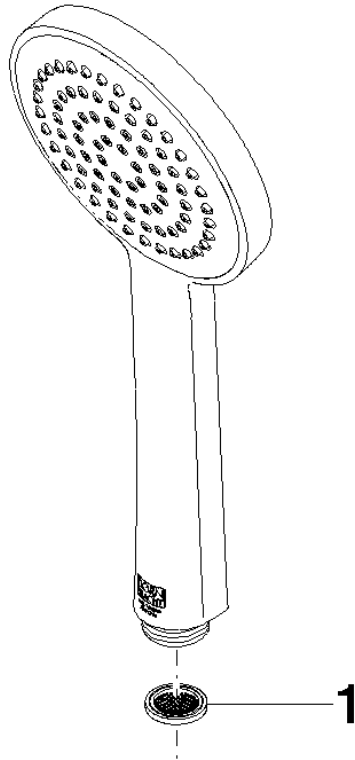

Hand shower FlowReduce - Brushed Champagne (22kt Gold)

IMO

28 015 979

- COMPACT RAIN, max. flow rate 6.8 l/min (at 3 bar)
- with anti-scale system
- spray head Ø 100mm
- 1/2" connection
- This product can help a building meet the requirements of Green Building Rating Systems, e.g. LEED®, BREEAM®, DGNB

Hand shower FlowReduce - Brushed Champagne (22kt Gold)

IMO

28 015 979

28 015 979

mm [inches]

Flow rate chart

Codes & Standards

DIN 4109

EN 1112

ISO 3822

Ü-Zeichen

Hand shower FlowReduce - Brushed Champagne (22kt Gold)

IMO

28 015 979

Certificates

DVGW_DW-
6517DN0

LGA_29

28 015 979

Product version from 4/1/2024

Parts for other
finishes can be found
here: [Chrome](#)

Hand shower FlowReduce - Brushed Champagne (22kt Gold)

IMO

28 015 979

Spare parts list