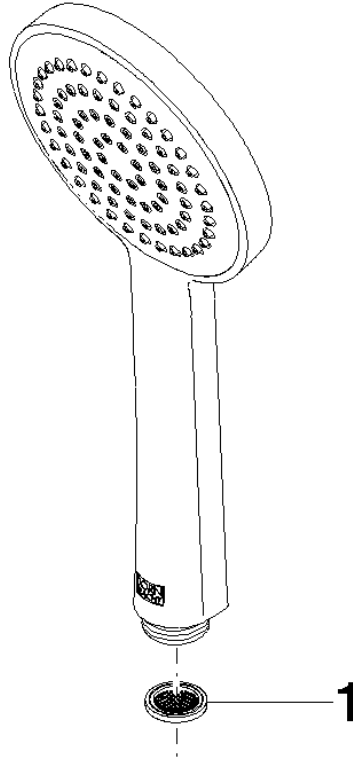

Hand shower - Champagne (22kt Gold)

IMO

28 015 979

- COMPACT RAIN, max. flow rate 15 l/min (at 3 bar)
- with anti-scale system
- spray head Ø 100mm
- 1/2" connection
- WRAS 2009011

Intrinsic protection against back flow.

Fits: IMO, LULU, MADISON, MEM, TARA,
CL.1, LISSÉ, VAIA, META, CYO

	Champagne (22kt Gold)	28 015 979-47
	Chrome	28 015 979-00
	Chrome	28 015 979-00 0010
	Brushed Platinum	28 015 979-06
	Brushed Platinum	28 015 979-06 0010
	Platinum	28 015 979-08
	Platinum	28 015 979-08 0010
	Dark Chrome	28 015 979-19
	Dark Chrome	28 015 979-19 0010
	Light Gold	28 015 979-26
	Light Gold	28 015 979-26 0010
	Brushed Light Gold	28 015 979-27
	Brushed Light Gold	28 015 979-27 0010
	Brushed Durabronze (23kt Gold)	28 015 979-28
	Brushed Durabronze (23kt Gold)	28 015 979-28 0010
	Matte Black	28 015 979-33
	Matte Black	28 015 979-33 0010
	Brushed Bronze	28 015 979-42
	Brushed Bronze	28 015 979-42 0010
	Brushed Champagne (22kt Gold)	28 015 979-46 0010
	Brushed Champagne (22kt Gold)	28 015 979-46
	Champagne (22kt Gold)	28 015 979-47 0010
	Brushed Chrome	28 015 979-93
	Brushed Chrome	28 015 979-93 0010
	Brushed Dark Platinum	28 015 979-99
	Brushed Dark Platinum	28 015 979-99 0010

Hand shower - Champagne (22kt Gold)

IMO

28 015 979

28 015 979

mm [inches]

Flow rate chart

Codes & Standards

DIN 4109

LGA_29

28 015 979

Product version from 4/1/2024

Parts for other
finishes can be found
here: [Chrome](#)

Hand shower - Champagne (22kt Gold)

IMO

28 015 979

Spare parts list