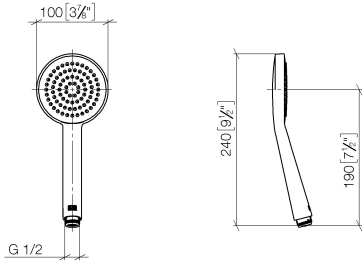

Hand shower - Champagne (22kt Gold)

IMO

28 015 979

- COMPACT RAIN, max. flow rate 15 l/min (at 3 bar)
- with anti-scale system
- spray head Ø 100mm
- 1/2" connection
- WRAS 2009011

Intrinsic protection against back flow.

Fits: IMO, LULU, MADISON, MEM, TARA,
CL.1, LISSÉ, VAIA, META, CYO

	Champagne (22kt Gold)	28 015 979-47
	Chrome	28 015 979-00
	Chrome	28 015 979-00 0010
	Brushed Platinum	28 015 979-06
	Brushed Platinum	28 015 979-06 0010
	Platinum	28 015 979-08
	Platinum	28 015 979-08 0010
	Dark Chrome	28 015 979-19
	Dark Chrome	28 015 979-19 0010
	Light Gold	28 015 979-26
	Light Gold	28 015 979-26 0010
	Brushed Light Gold	28 015 979-27
	Brushed Light Gold	28 015 979-27 0010
	Brushed Durabronze (23kt Gold)	28 015 979-28
	Brushed Durabronze (23kt Gold)	28 015 979-28 0010
	Matte Black	28 015 979-33
	Matte Black	28 015 979-33 0010
	Brushed Bronze	28 015 979-42
	Brushed Bronze	28 015 979-42 0010
	Brushed Champagne (22kt Gold)	28 015 979-46 0010
	Brushed Champagne (22kt Gold)	28 015 979-46
	Champagne (22kt Gold)	28 015 979-47 0010
	Brushed Chrome	28 015 979-93
	Brushed Chrome	28 015 979-93 0010
	Brushed Dark Platinum	28 015 979-99
	Brushed Dark Platinum	28 015 979-99 0010

Hand shower - Champagne (22kt Gold)

IMO

28 015 979

28 015 979

mm [inches]

Flow rate chart

Codes & Standards

DIN 4109