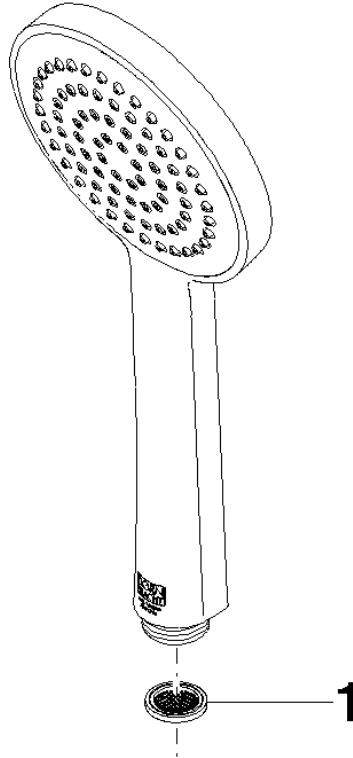

Hand shower FlowReduce - Brushed Dark Platinum

IMO

28 015 979

- COMPACT RAIN, max. flow rate 6.8 l/min (at 3 bar)
- with anti-scale system
- spray head Ø 100mm
- 1/2" connection
- This product can help a building meet the requirements of Green Building Rating Systems, e.g. LEED®, BREEAM®, DGNB

Hand shower FlowReduce - Brushed Dark Platinum

IMO

28 015 979

Hand shower FlowReduce - Brushed Dark Platinum

IMO

28 015 979

mm [inches]

Flow rate chart

WaterSense

Hand shower FlowReduce - Brushed Dark Platinum

IMO

28 015 979

Certificates

IAPMO_11

DVGW_DW-
6517DN0

LGA_29

IAPMO_4976

28 015 979

Product version from 4/1/2024

Parts for other
finishes can be found
here: [Chrome](#)

Hand shower FlowReduce - Brushed Dark Platinum

IMO

28 015 979

Spare parts list