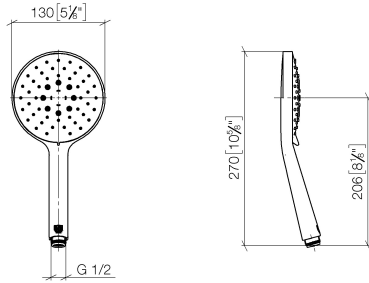

Hand shower FlowReduce - Dark Chrome

IMO

28 016 979

- Three or five settings: COMPACT RAIN, COMPACT SOFT FLOW, COMPACT AQUAPRESSURE FLOW, max. flow rate 6.8 l/min (at 3 bar)
- with anti-scale system
- spray head Ø 130 mm
- 1/2" connection
- This product can help a building meet the requirements of Green Building Rating Systems, e.g. LEED®, BREEAM®, DGNB

Intrinsic protection against back flow.

Fits: IMO, LULU, MADISON, MEM, TARA, CL.1, LISSÉ, VAIA, META, CYO

	Dark Chrome	28 016 979-19 0010
	Chrome	28 016 979-00
	Chrome	28 016 979-00 0010
	Brushed Platinum	28 016 979-06 0010
	Brushed Platinum	28 016 979-06
	Platinum	28 016 979-08 0010
	Platinum	28 016 979-08
	Dark Chrome	28 016 979-19
	Light Gold	28 016 979-26
	Light Gold	28 016 979-26 0010
	Brushed Light Gold	28 016 979-27
	Brushed Light Gold	28 016 979-27 0010
	Brushed Durabross (23kt Gold)	28 016 979-28
	Brushed Durabross (23kt Gold)	28 016 979-28 0010
	Matte Black	28 016 979-33 0010
	Matte Black	28 016 979-33
	Brushed Bronze	28 016 979-42
	Brushed Bronze	28 016 979-42 0010
	Brushed Champagne (22kt Gold)	28 016 979-46
	Brushed Champagne (22kt Gold)	28 016 979-46 0010
	Champagne (22kt Gold)	28 016 979-47
	Champagne (22kt Gold)	28 016 979-47 0010
	Brushed Chrome	28 016 979-93
	Brushed Chrome	28 016 979-93 0010
	Brushed Dark Platinum	28 016 979-99 0010
	Brushed Dark Platinum	28 016 979-99

Hand shower FlowReduce - Dark Chrome

IMO

28 016 979

28 016 979

mm [inches]

Flow rate chart

Codes & Standards

DIN 4109