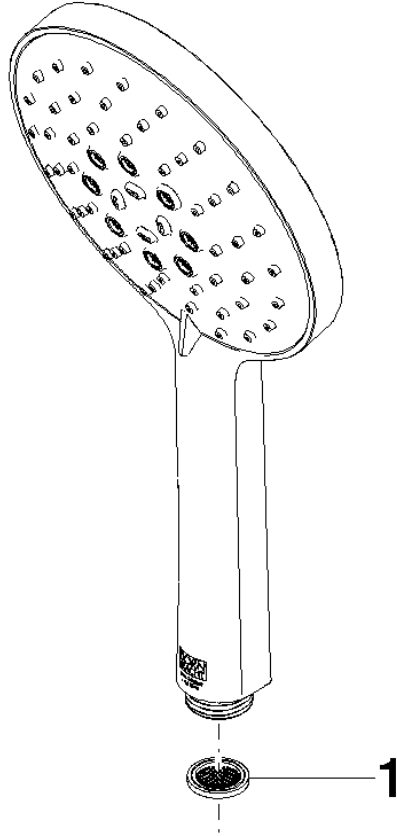

28 016 979

Parts for other
finishes can be found
here: [Chrome](#)