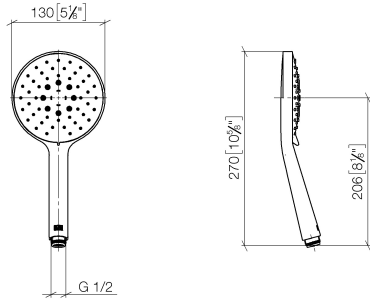

**Hand shower - Light Gold**

IMO

28 016 979

- Three or five settings: COMPACT RAIN, COMPACT SOFT FLOW, COMPACT AQUAPRESSURE FLOW, max. flow rate 15 l/min (at 3 bar)
- with anti-scale system
- spray head Ø 130 mm
- 1/2" connection
- WRAS 2009011

Intrinsic protection against back flow.

Fits: IMO, LULU, MADISON, MEM, TARA, CL.1, LISSÉ, VAIA, META, CYO

	Light Gold	28 016 979-26
	Chrome	28 016 979-00
	Chrome	28 016 979-00 0010
	Brushed Platinum	28 016 979-06 0010
	Brushed Platinum	28 016 979-06
	Platinum	28 016 979-08 0010
	Platinum	28 016 979-08
	Dark Chrome	28 016 979-19
	Dark Chrome	28 016 979-19 0010
	Light Gold	28 016 979-26 0010
	Brushed Light Gold	28 016 979-27
	Brushed Light Gold	28 016 979-27 0010
	Brushed Durabronze (23kt Gold)	28 016 979-28
	Brushed Durabronze (23kt Gold)	28 016 979-28 0010
	Matte Black	28 016 979-33 0010
	Matte Black	28 016 979-33
	Brushed Bronze	28 016 979-42
	Brushed Bronze	28 016 979-42 0010
	Brushed Champagne (22kt Gold)	28 016 979-46
	Brushed Champagne (22kt Gold)	28 016 979-46 0010
	Champagne (22kt Gold)	28 016 979-47
	Champagne (22kt Gold)	28 016 979-47 0010
	Brushed Chrome	28 016 979-93
	Brushed Chrome	28 016 979-93 0010
	Brushed Dark Platinum	28 016 979-99 0010
	Brushed Dark Platinum	28 016 979-99

## Hand shower - Light Gold

---

IMO

28 016 979

28 016 979

mm [inches]

Flow rate chart

Codes & Standards