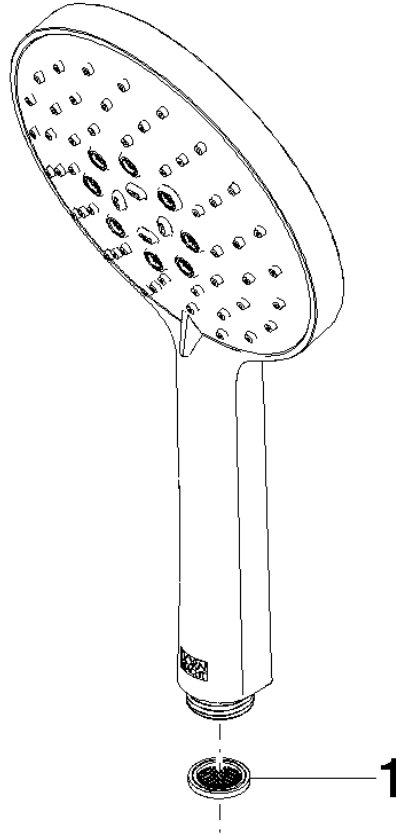

**Hand shower - Light Gold**

IMO

28 016 979

- Three or five settings: COMPACT RAIN, COMPACT SOFT FLOW, COMPACT AQUAPRESSURE FLOW, max. flow rate 15 l/min (at 3 bar)
- with anti-scale system
- spray head Ø 130 mm
- 1/2" connection
- WRAS 2009011

## Hand shower - Light Gold

---

IMO

28 016 979

28 016 979

mm [inches]

Flow rate chart

Codes & Standards

### Certificates

---

LGA\_29

28 016 979

**Product version from 4/1/2024**

Parts for other  
finishes can be found  
here: [Chrome](#)

## Spare parts list