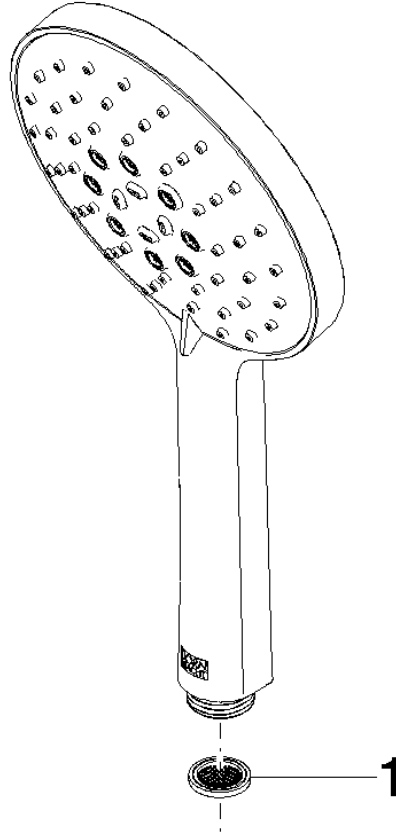

Hand shower - Brushed Durabronze (23kt Gold)

28 016 979 Product version from 4/1/2024

- Three or five settings: COMPACT RAIN, COMPACT SOFT FLOW, COMPACT AQUAPRESSURE FLOW, max. flow rate 15 l/min (at 3 bar)
- with anti-scale system
- spray head Ø 130 mm
- 1/2" connection
- WRAS

Hand shower - Brushed Durabronz (23kt Gold)

28 016 979 Product version from 4/1/2024

Hand shower - Brushed Durabronz (23kt Gold)

28 016 979 Product version from 4/1/2024

mm [inches]

Flow rate chart

Codes & Standards

DIN 4109

EN 1112

ISO 3822

Scottish Water
Byelaws

UK Water Supply
Regulations

Ü-Zeichen

Hand shower - Brushed Durabronz (23kt Gold)

28 016 979 Product version from 4/1/2024

Certificates

DVGW_DW-
6517DN0

LGA_29

WRAS_2009

Hand shower - Brushed Durabronz (23kt Gold)

28 016 979 Product version from 4/1/2024

Parts for other finishes can be found here: [Chrome](#)

Spare parts list