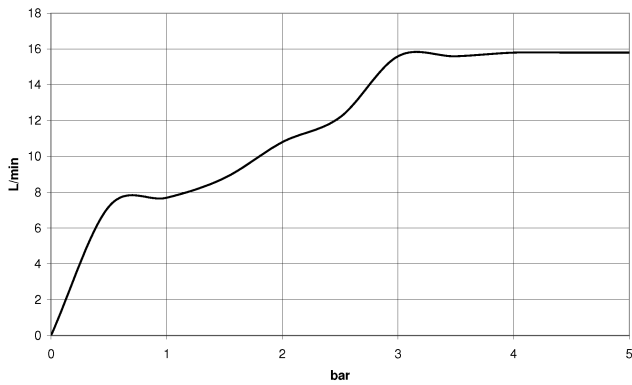

Hand shower - Brushed Durabronze (23kt Gold)

28 016 979 Product version from 4/1/2024

- Three or five settings: COMPACT RAIN, COMPACT SOFT FLOW, COMPACT AQUAPRESSURE FLOW, max. flow rate 15 l/min (at 3 bar)
- with anti-scale system
- spray head Ø 130 mm
- 1/2" connection
- WRAS

Hand shower - Brushed Durabronz (23kt Gold)

28 016 979 Product version from 4/1/2024

Hand shower - Brushed Durabronz (23kt Gold)

28 016 979 Product version from 4/1/2024

mm [inches]

Flow rate chart

Codes & Standards