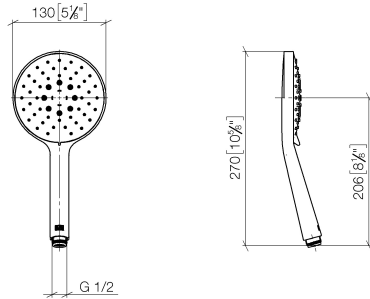

Hand shower - Brushed Durabronze (23kt Gold)

28 016 979 Product version from 4/1/2024

- Three or five settings: COMPACT RAIN, COMPACT SOFT FLOW, COMPACT AQUAPRESSURE FLOW, max. flow rate 15 l/min (at 3 bar)
- with anti-scale system
- spray head Ø 130 mm
- 1/2" connection
- WRAS

Intrinsic protection against back flow.

	Brushed Durabronze (23kt Gold)	28 016 979-28
	Chrome	28 016 979-00
	Chrome	28 016 979-00 0010
	Brushed Platinum	28 016 979-06 0010
	Brushed Platinum	28 016 979-06
	Platinum	28 016 979-08 0010
	Platinum	28 016 979-08
	Dark Chrome	28 016 979-19
	Dark Chrome	28 016 979-19 0010
	Light Gold	28 016 979-26
	Light Gold	28 016 979-26 0010
	Brushed Light Gold	28 016 979-27 0010
	Brushed Light Gold	28 016 979-27
	Brushed Durabronze (23kt Gold)	28 016 979-28 0010
	Matte Black	28 016 979-33 0010
	Matte Black	28 016 979-33
	Brushed Bronze	28 016 979-42
	Brushed Bronze	28 016 979-42 0010
	Brushed Champagne (22kt Gold)	28 016 979-46
	Brushed Champagne (22kt Gold)	28 016 979-46 0010
	Champagne (22kt Gold)	28 016 979-47
	Champagne (22kt Gold)	28 016 979-47 0010
	Brushed Chrome	28 016 979-93
	Brushed Chrome	28 016 979-93 0010
	Brushed Dark Platinum	28 016 979-99 0010
	Brushed Dark Platinum	28 016 979-99

Hand shower - Brushed Durabronz (23kt Gold)

28 016 979 Product version from 4/1/2024

Hand shower - Brushed Durabronz (23kt Gold)

28 016 979 Product version from 4/1/2024

mm [inches]

Flow rate chart

Codes & Standards