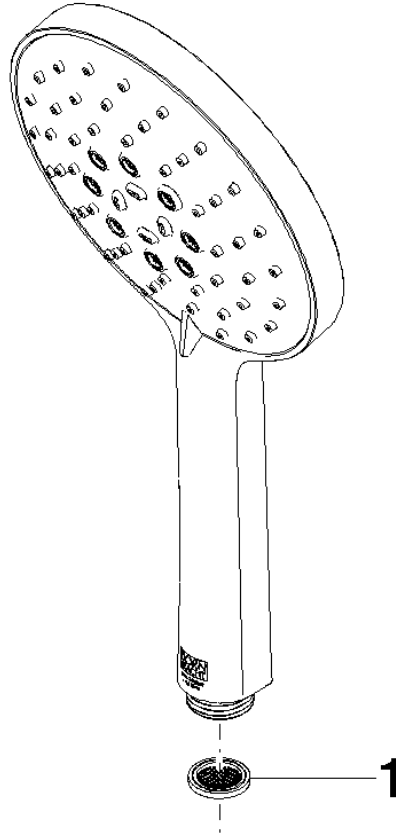

**Hand shower FlowReduce - Brushed Durabronz (23kt Gold)**

IMO

28 016 979

- Three or five settings: COMPACT RAIN, COMPACT SOFT FLOW, COMPACT AQUAPRESSURE FLOW, max. flow rate 6.8 l/min (at 3 bar)
- with anti-scale system
- spray head Ø 130 mm
- 1/2" connection
- This product can help a building meet the requirements of Green Building Rating Systems, e.g. LEED®, BREEAM®, DGNB

## Hand shower FlowReduce - Brushed Durabronz (23kt Gold)

---

IMO

28 016 979

28 016 979

mm [inches]

Flow rate chart

Codes & Standards

## Certificates

LGA\_29

DVGW\_DW-  
6517DN0

28 016 979

**Product version from 4/1/2024**

Parts for other  
finishes can be found  
here: [Chrome](#)

# Hand shower FlowReduce - Brushed Durabrass (23kt Gold)

IMO

28 016 979