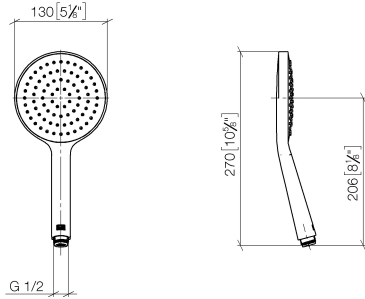

Hand shower - Brushed Durabronz (23kt Gold)

28 017 979

- COMPACT RAIN, max. flow rate 15 l/min (at 3 bar)
- with anti-scale system
- spray head Ø 130 mm
- 1/2" connection
- WRAS 2009011

Intrinsic protection against back flow.

Fits: IMO, LULU, MADISON, MEM, TARA, CL.1, LISSÉ, VAIA, META, CYO

| | | |
|--------------------------------------------------------------------------------------|-------------------------------|--------------------|
|  | Brushed Durabronz (23kt Gold) | 28 017 979-28 |
|  | Chrome | 28 017 979-00 |
|  | Chrome | 28 017 979-00 0010 |
|  | Brushed Platinum | 28 017 979-06 |
|  | Brushed Platinum | 28 017 979-06 0010 |
|  | Platinum | 28 017 979-08 |
|  | Platinum | 28 017 979-08 0010 |
|  | Dark Chrome | 28 017 979-19 |
|  | Dark Chrome | 28 017 979-19 0010 |
|  | Light Gold | 28 017 979-26 0010 |
|  | Light Gold | 28 017 979-26 |
|  | Brushed Light Gold | 28 017 979-27 0010 |
|  | Brushed Light Gold | 28 017 979-27 |
|  | Brushed Durabronz (23kt Gold) | 28 017 979-28 0010 |
|  | Matte Black | 28 017 979-33 0010 |
|  | Matte Black | 28 017 979-33 |
|  | Brushed Bronze | 28 017 979-42 |
|  | Brushed Bronze | 28 017 979-42 0010 |
|  | Brushed Champagne (22kt Gold) | 28 017 979-46 |
|  | Brushed Champagne (22kt Gold) | 28 017 979-46 0010 |
|  | Champagne (22kt Gold) | 28 017 979-47 |
|  | Champagne (22kt Gold) | 28 017 979-47 0010 |
|  | Brushed Chrome | 28 017 979-93 |
|  | Brushed Chrome | 28 017 979-93 0010 |
|  | Brushed Dark Platinum | 28 017 979-99 0010 |
|  | Brushed Dark Platinum | 28 017 979-99 |

Hand shower - Brushed Durabronz (23kt Gold)

IMO

28 017 979

28 017 979

mm [inches]

Flow rate chart

Codes & Standards

DIN 4109