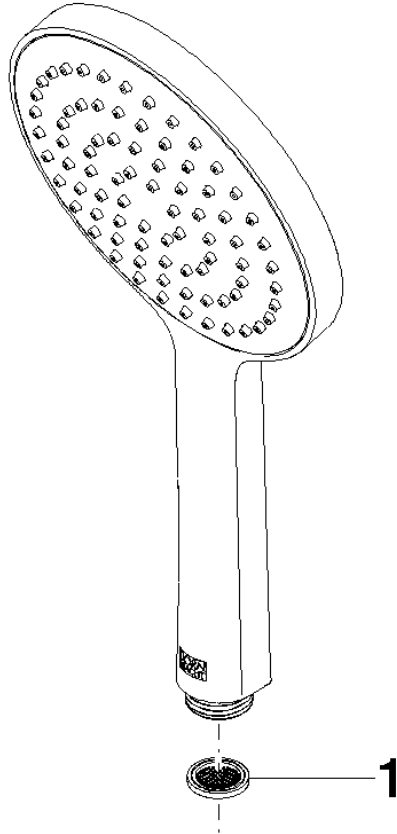

Hand shower - Brushed Durabronz (23kt Gold)

28 017 979

- COMPACT RAIN, max. flow rate 15 l/min (at 3 bar)
- with anti-scale system
- spray head Ø 130 mm
- 1/2" connection
- WRAS 2009011

Intrinsic protection against back flow.

Fits: IMO, LULU, MADISON, MEM, TARA, CL.1, LISSÉ, VAIA, META, CYO

| | | |
|--------------------------------------------------------------------------------------|-------------------------------|--------------------|
|  | Brushed Durabronz (23kt Gold) | 28 017 979-28 |
|  | Chrome | 28 017 979-00 |
|  | Chrome | 28 017 979-00 0010 |
|  | Brushed Platinum | 28 017 979-06 |
|  | Brushed Platinum | 28 017 979-06 0010 |
|  | Platinum | 28 017 979-08 |
|  | Platinum | 28 017 979-08 0010 |
|  | Dark Chrome | 28 017 979-19 |
|  | Dark Chrome | 28 017 979-19 0010 |
|  | Light Gold | 28 017 979-26 0010 |
|  | Light Gold | 28 017 979-26 |
|  | Brushed Light Gold | 28 017 979-27 0010 |
|  | Brushed Light Gold | 28 017 979-27 |
|  | Brushed Durabronz (23kt Gold) | 28 017 979-28 0010 |
|  | Matte Black | 28 017 979-33 0010 |
|  | Matte Black | 28 017 979-33 |
|  | Brushed Bronze | 28 017 979-42 |
|  | Brushed Bronze | 28 017 979-42 0010 |
|  | Brushed Champagne (22kt Gold) | 28 017 979-46 |
|  | Brushed Champagne (22kt Gold) | 28 017 979-46 0010 |
|  | Champagne (22kt Gold) | 28 017 979-47 |
|  | Champagne (22kt Gold) | 28 017 979-47 0010 |
|  | Brushed Chrome | 28 017 979-93 |
|  | Brushed Chrome | 28 017 979-93 0010 |
|  | Brushed Dark Platinum | 28 017 979-99 0010 |
|  | Brushed Dark Platinum | 28 017 979-99 |

Hand shower - Brushed Durabronz (23kt Gold)

IMO

28 017 979

28 017 979

mm [inches]

Flow rate chart

Codes & Standards

DIN 4109

Certificates

WRAS_2009

DVGW_DW-
6517DN0

LGA_29

28 017 979

Product version from 4/1/2024

Parts for other
finishes can be found
here: [Chrome](#)

Hand shower - Brushed Durabross (23kt Gold)