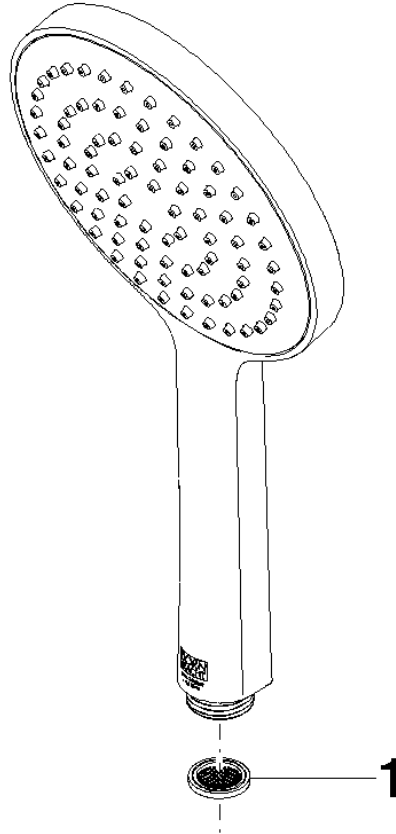

Hand shower FlowReduce - Brushed Durabronz (23kt Gold)

IMO

28 017 979

- COMPACT RAIN, max. flow rate 6.8 l/min (at 3 bar)
- with anti-scale system
- spray head Ø 130 mm
- 1/2" connection
- This product can help a building meet the requirements of Green Building Rating Systems, e.g. LEED®, BREEAM®, DGNB

Hand shower FlowReduce - Brushed Durabronze (23kt Gold)

IMO

28 017 979

28 017 979

mm [inches]

Flow rate chart

Codes & Standards

DIN 4109

EN 1112

ISO 3822

Ü-Zeichen

Hand shower FlowReduce - Brushed Durabronz (23kt Gold)

IMO

28 017 979

Certificates

DVGW_DW-
6517DN0

LGA_29

28 017 979

Product version from 10/1/2023

Parts for other
finishes can be found
here: [Chrome](#)

Hand shower FlowReduce - Brushed Durabrass (23kt Gold)

IMO

28 017 979

Spare parts list