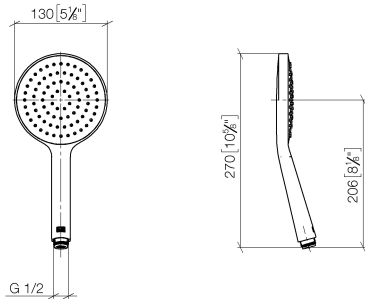

Hand shower - Champagne (22kt Gold)

IMO

28 017 979

- COMPACT RAIN, max. flow rate 15 l/min (at 3 bar)
- with anti-scale system
- spray head Ø 130 mm
- 1/2" connection
- WRAS 2009011

Intrinsic protection against back flow.

Fits: IMO, LULU, MADISON, MEM, TARA,
CL.1, LISSÉ, VAIA, META, CYO

	Champagne (22kt Gold)	28 017 979-47
	Chrome	28 017 979-00
	Chrome	28 017 979-00 0010
	Brushed Platinum	28 017 979-06
	Brushed Platinum	28 017 979-06 0010
	Platinum	28 017 979-08
	Platinum	28 017 979-08 0010
	Dark Chrome	28 017 979-19
	Dark Chrome	28 017 979-19 0010
	Light Gold	28 017 979-26 0010
	Light Gold	28 017 979-26
	Brushed Light Gold	28 017 979-27 0010
	Brushed Light Gold	28 017 979-27
	Brushed Durabronze (23kt Gold)	28 017 979-28
	Brushed Durabronze (23kt Gold)	28 017 979-28 0010
	Matte Black	28 017 979-33 0010
	Matte Black	28 017 979-33
	Brushed Bronze	28 017 979-42
	Brushed Bronze	28 017 979-42 0010
	Brushed Champagne (22kt Gold)	28 017 979-46
	Brushed Champagne (22kt Gold)	28 017 979-46 0010
	Champagne (22kt Gold)	28 017 979-47 0010
	Brushed Chrome	28 017 979-93
	Brushed Chrome	28 017 979-93 0010
	Brushed Dark Platinum	28 017 979-99 0010
	Brushed Dark Platinum	28 017 979-99

Hand shower - Champagne (22kt Gold)

IMO

28 017 979

28 017 979

mm [inches]

Flow rate chart

Codes & Standards

DIN 4109