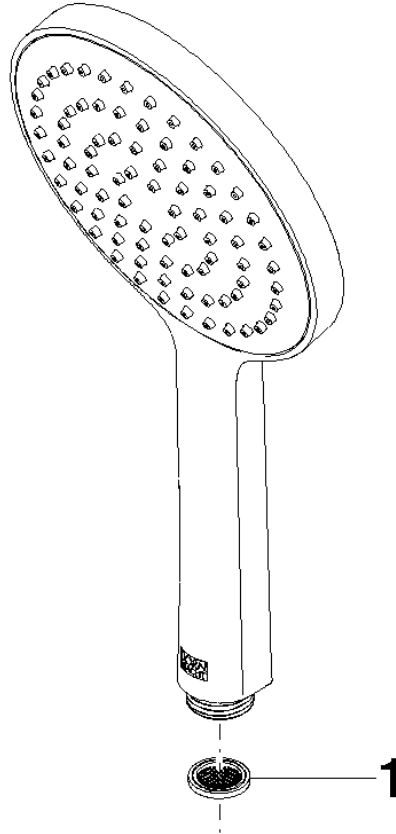

Hand shower - Champagne (22kt Gold)

IMO

28 017 979

- COMPACT RAIN, max. flow rate 15 l/min (at 3 bar)
- with anti-scale system
- spray head Ø 130 mm
- 1/2" connection
- WRAS 2009011

Intrinsic protection against back flow.

Fits: IMO, LULU, MADISON, MEM, TARA,
CL.1, LISSÉ, VAIA, META, CYO

	Champagne (22kt Gold)	28 017 979-47
	Chrome	28 017 979-00
	Chrome	28 017 979-00 0010
	Brushed Platinum	28 017 979-06
	Brushed Platinum	28 017 979-06 0010
	Platinum	28 017 979-08
	Platinum	28 017 979-08 0010
	Dark Chrome	28 017 979-19
	Dark Chrome	28 017 979-19 0010
	Light Gold	28 017 979-26 0010
	Light Gold	28 017 979-26
	Brushed Light Gold	28 017 979-27 0010
	Brushed Light Gold	28 017 979-27
	Brushed Durabronze (23kt Gold)	28 017 979-28
	Brushed Durabronze (23kt Gold)	28 017 979-28 0010
	Matte Black	28 017 979-33 0010
	Matte Black	28 017 979-33
	Brushed Bronze	28 017 979-42
	Brushed Bronze	28 017 979-42 0010
	Brushed Champagne (22kt Gold)	28 017 979-46
	Brushed Champagne (22kt Gold)	28 017 979-46 0010
	Champagne (22kt Gold)	28 017 979-47 0010
	Brushed Chrome	28 017 979-93
	Brushed Chrome	28 017 979-93 0010
	Brushed Dark Platinum	28 017 979-99 0010
	Brushed Dark Platinum	28 017 979-99

Hand shower - Champagne (22kt Gold)

IMO

28 017 979

28 017 979

mm [inches]

Flow rate chart

Codes & Standards

DIN 4109

LGA_29

28 017 979

Product version from 4/1/2024

Parts for other
finishes can be found
here: [Chrome](#)

Hand shower - Champagne (22kt Gold)

IMO

28 017 979

Spare parts list