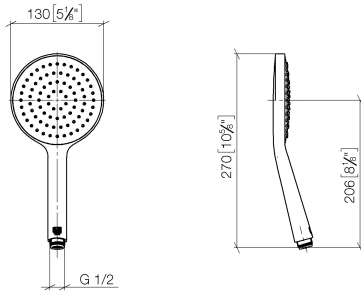

28 017 979

- COMPACT RAIN, max. flow rate 6.8 l/min (at 3 bar)
- with anti-scale system
- spray head Ø 130 mm
- 1/2" connection
- This product can help a building meet the requirements of Green Building Rating Systems, e.g. LEED®, BREEAM®, DGNB

Intrinsic protection against back flow.

Fits: IMO, LULU, MADISON, MEM, TARA, CL.1, LISSÉ, VAIA, META, CYO

	Brushed Dark Platinum	28 017 979-99 0010
	Chrome	28 017 979-00
	Chrome	28 017 979-00 0010
	Brushed Platinum	28 017 979-06
	Brushed Platinum	28 017 979-06 0010
	Platinum	28 017 979-08
	Platinum	28 017 979-08 0010
	Dark Chrome	28 017 979-19
	Dark Chrome	28 017 979-19 0010
	Light Gold	28 017 979-26 0010
	Light Gold	28 017 979-26
	Brushed Light Gold	28 017 979-27 0010
	Brushed Light Gold	28 017 979-27
	Brushed Durabronze (23kt Gold)	28 017 979-28
	Brushed Durabronze (23kt Gold)	28 017 979-28 0010
	Matte Black	28 017 979-33 0010
	Matte Black	28 017 979-33
	Brushed Bronze	28 017 979-42
	Brushed Bronze	28 017 979-42 0010
	Brushed Champagne (22kt Gold)	28 017 979-46
	Brushed Champagne (22kt Gold)	28 017 979-46 0010
	Champagne (22kt Gold)	28 017 979-47
	Champagne (22kt Gold)	28 017 979-47 0010
	Brushed Chrome	28 017 979-93
	Brushed Chrome	28 017 979-93 0010
	Brushed Dark Platinum	28 017 979-99

Hand shower FlowReduce - Brushed Dark Platinum

IMO

28 017 979

28 017 979

mm [inches]

Flow rate chart

Codes & Standards

ASME A112.18.1