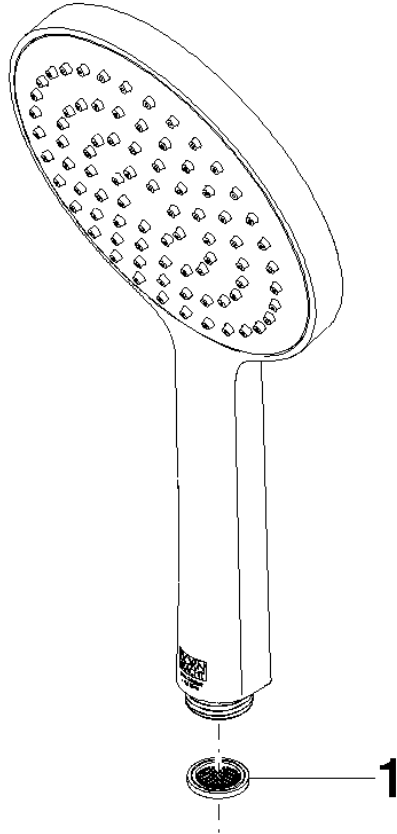

28 017 979

- COMPACT RAIN, max. flow rate 6.8 l/min (at 3 bar)
- with anti-scale system
- spray head Ø 130 mm
- 1/2" connection
- This product can help a building meet the requirements of Green Building Rating Systems, e.g. LEED®, BREEAM®, DGNB

Hand shower FlowReduce - Brushed Dark Platinum

IMO

28 017 979

28 017 979

mm [inches]

Flow rate chart

Codes & Standards

ASME A112.18.1

Certificates

IAPMO_4976

DVGW_DW-
6517DN0

LGA_29

28 017 979

Product version from 10/1/2023

Parts for other
finishes can be found
here: [Chrome](#)

Hand shower FlowReduce - Brushed Dark Platinum