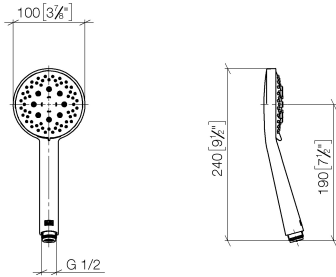

**Hand shower - Brushed Durabronz (23kt Gold)**

IMO

28 018 979

- Three or five settings: COMPACT RAIN, COMPACT SOFT FLOW, COMPACT AQUAPRESSURE FLOW, max. flow rate 15 l/min (at 3 bar)
- with anti-scale system
- spray head Ø 100mm
- 1/2" connection
- WRAS 2210003
- Function from: 7 l/min

Intrinsic protection against back flow.

Fits: IMO, LULU, MADISON, MEM, TARA, CL.1, LISSÉ, VAIA, META, CYO

	Brushed Durabronz (23kt Gold)	28 018 979-28
	Chrome	28 018 979-00
	Chrome	28 018 979-00 0010
	Brushed Platinum	28 018 979-06
	Brushed Platinum	28 018 979-06 0010
	Platinum	28 018 979-08
	Platinum	28 018 979-08 0010
	Dark Chrome	28 018 979-19
	Dark Chrome	28 018 979-19 0010
	Light Gold	28 018 979-26 0010
	Light Gold	28 018 979-26
	Brushed Light Gold	28 018 979-27 0010
	Brushed Light Gold	28 018 979-27
	Brushed Durabronz (23kt Gold)	28 018 979-28 0010
	Matte Black	28 018 979-33
	Matte Black	28 018 979-33 0010
	Brushed Bronze	28 018 979-42
	Brushed Bronze	28 018 979-42 0010
	Brushed Champagne (22kt Gold)	28 018 979-46
	Brushed Champagne (22kt Gold)	28 018 979-46 0010
	Champagne (22kt Gold)	28 018 979-47
	Champagne (22kt Gold)	28 018 979-47 0010
	Brushed Chrome	28 018 979-93
	Brushed Chrome	28 018 979-93 0010
	Brushed Dark Platinum	28 018 979-99
	Brushed Dark Platinum	28 018 979-99 0010

## Hand shower - Brushed Durabronz (23kt Gold)

---

IMO

28 018 979

28 018 979

mm [inches]

Flow rate chart

Codes & Standards