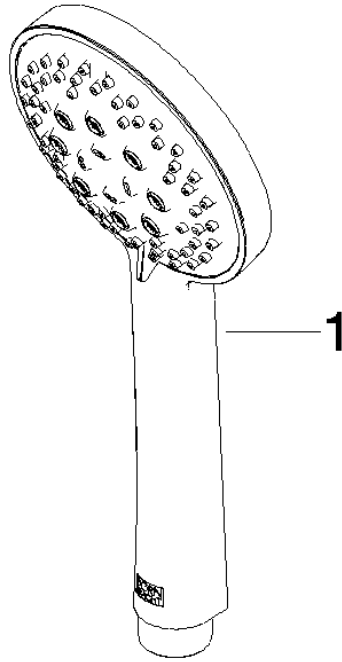

**Hand shower - Brushed Durabronz (23kt Gold)**

IMO

28 018 979

- Three or five settings: COMPACT RAIN, COMPACT SOFT FLOW, COMPACT AQUAPRESSURE FLOW, max. flow rate 15 l/min (at 3 bar)
- with anti-scale system
- spray head Ø 100mm
- 1/2" connection
- WRAS 2210003
- Function from: 7 l/min

## Hand shower - Brushed Durabronz (23kt Gold)

---

IMO

28 018 979

28 018 979

mm [inches]

Flow rate chart

Codes & Standards

## Certificates

WRAS\_2210

DVGW\_DW-  
6517DN0

LGA\_29

28 018 979

**Product version from 4/1/2024**

Parts for other  
finishes can be found  
here: [Chrome](#)

# Hand shower - Brushed Durabross (23kt Gold)

IMO

28 018 979