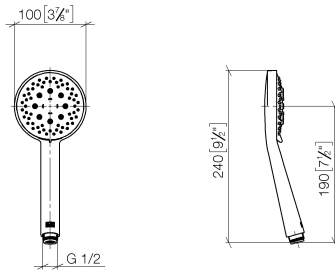

Hand shower FlowReduce - Brushed Bronze

IMO

28 018 979 Product version from 10/1/2023

- Three or five settings: COMPACT RAIN, COMPACT SOFT FLOW, COMPACT AQUAPRESSURE FLOW, max. flow rate 6.8 l/min (at 3 bar)
- with anti-scale system
- spray head Ø 100mm
- 1/2" connection
- Function from: 6 l/min
- This product can help a building meet the requirements of Green Building Rating Systems, e.g. LEED®, BREEAM®, DGNB

Intrinsic protection against back flow.

Fits: IMO, LULU, MADISON, MEM, TARA, CL.1, LISSÉ, VAIA, META, CYO

	Brushed Bronze	28 018 979-42 0010
	Chrome	28 018 979-00
	Chrome	28 018 979-00 0010
	Brushed Platinum	28 018 979-06
	Brushed Platinum	28 018 979-06 0010
	Platinum	28 018 979-08
	Platinum	28 018 979-08 0010
	Dark Chrome	28 018 979-19
	Dark Chrome	28 018 979-19 0010
	Light Gold	28 018 979-26 0010
	Light Gold	28 018 979-26
	Brushed Light Gold	28 018 979-27 0010
	Brushed Light Gold	28 018 979-27
	Brushed Durabrass (23kt Gold)	28 018 979-28
	Brushed Durabrass (23kt Gold)	28 018 979-28 0010
	Matte Black	28 018 979-33
	Matte Black	28 018 979-33 0010
	Brushed Bronze	28 018 979-42
	Brushed Dark Bronze	28 018 979-43 0010
	Brushed Champagne (22kt Gold)	28 018 979-46
	Brushed Champagne (22kt Gold)	28 018 979-46 0010
	Champagne (22kt Gold)	28 018 979-47
	Champagne (22kt Gold)	28 018 979-47 0010
	Brushed Chrome	28 018 979-93
	Brushed Chrome	28 018 979-93 0010
	Brushed Dark Platinum	28 018 979-99

Hand shower FlowReduce - Brushed Bronze

IMO

28 018 979 Product version from 10/1/2023

28 018 979-99 0010

28 018 979 Product version from 10/1/2023

mm [inches]

Flow rate chart

Codes & Standards