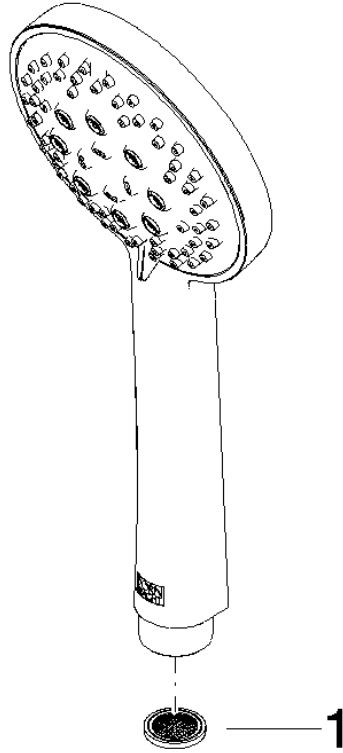

Hand shower FlowReduce - Brushed Bronze

IMO

28 018 979 Product version from 10/1/2023

- Three or five settings: COMPACT RAIN, COMPACT SOFT FLOW, COMPACT AQUAPRESSURE FLOW, max. flow rate 6.8 l/min (at 3 bar)
- with anti-scale system
- spray head Ø 100mm
- 1/2" connection
- Function from: 6 l/min
- This product can help a building meet the requirements of Green Building Rating Systems, e.g. LEED®, BREEAM®, DGNB

Hand shower FlowReduce - Brushed Bronze

IMO

28 018 979 Product version from 10/1/2023

28 018 979-99 0010

28 018 979 Product version from 10/1/2023

mm [inches]

Flow rate chart

Codes & Standards

DIN 4109

ISO 3822

Ü-Zeichen

Hand shower FlowReduce - Brushed Bronze

IMO

28 018 979 Product version from 10/1/2023

Certificates

LGA_29

28 018 979 Product version from 10/1/2023

Parts for other finishes can be found here: [Chrome](#)

Spare parts list

No.	Item Number	Name	Quantity used	Delivery time
1	09 23 01 039 90	sieve	1	2