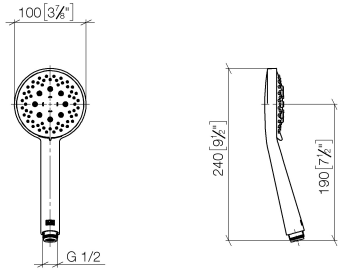

Hand shower FlowReduce - Brushed Dark Bronze

28 018 979

- Three or five settings: COMPACT RAIN, COMPACT SOFT FLOW, COMPACT AQUAPRESSURE FLOW, max. flow rate 6.8 l/min (at 3 bar)
- with anti-scale system
- spray head Ø 100mm
- 1/2" connection
- Function from: 6 l/min
- This product can help a building meet the requirements of Green Building Rating Systems, e.g. LEED®, BREEAM®, DGNB

Intrinsic protection against back flow.

	Brushed Dark Bronze	28 018 979-43 0010
	Chrome	28 018 979-00
	Chrome	28 018 979-00 0010
	Brushed Platinum	28 018 979-06
	Brushed Platinum	28 018 979-06 0010
	Platinum	28 018 979-08
	Platinum	28 018 979-08 0010
	Dark Chrome	28 018 979-19
	Dark Chrome	28 018 979-19 0010
	Light Gold	28 018 979-26 0010
	Light Gold	28 018 979-26
	Brushed Light Gold	28 018 979-27 0010
	Brushed Light Gold	28 018 979-27
	Brushed Durabrass (23kt Gold)	28 018 979-28
	Brushed Durabrass (23kt Gold)	28 018 979-28 0010
	Matte Black	28 018 979-33
	Matte Black	28 018 979-33 0010
	Brushed Bronze	28 018 979-42
	Brushed Bronze	28 018 979-42 0010
	Brushed Champagne (22kt Gold)	28 018 979-46
	Brushed Champagne (22kt Gold)	28 018 979-46 0010
	Champagne (22kt Gold)	28 018 979-47
	Champagne (22kt Gold)	28 018 979-47 0010
	Brushed Chrome	28 018 979-93
	Brushed Chrome	28 018 979-93 0010
	Brushed Dark Platinum	28 018 979-99

Hand shower FlowReduce - Brushed Dark Bronze

28 018 979

Brushed Dark
Platinum

28 018 979-99 0010

Hand shower FlowReduce - Brushed Dark Bronze

28 018 979

mm [inches]

Flow rate chart