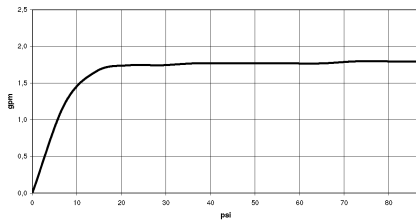

Hand shower FlowReduce - Brushed Dark Bronze

28 018 979

- Three or five settings: COMPACT RAIN, COMPACT SOFT FLOW, COMPACT AQUAPRESSURE FLOW, max. flow rate 6.8 l/min (at 3 bar)
- with anti-scale system
- spray head Ø 100mm
- 1/2" connection
- Function from: 6 l/min
- This product can help a building meet the requirements of Green Building Rating Systems, e.g. LEED®, BREEAM®, DGNB

Hand shower FlowReduce - Brushed Dark Bronze

28 018 979

Brushed Dark
Platinum

28 018 979-99 0010

Hand shower FlowReduce - Brushed Dark Bronze

28 018 979

mm [inches]

Flow rate chart