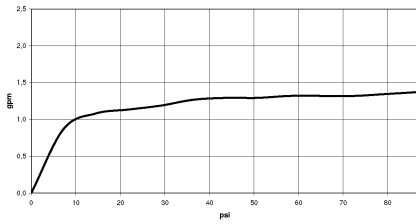

28 025 979

- spray head Ø 100mm
- COMPACT RAIN, max. flow rate 5 l/min (at 3 bar)
- with anti-scale system
- 1/2" connection
- This product can help a building meet the requirements of Green Building Rating Systems, e.g. LEED®, BREEAM®, DGNB

Intrinsic protection against back flow.

Fits: IMO, LULU, MADISON, MEM, TARA, CL.1, LISSÉ, VAIA, META, CYO

	Dark Chrome	28 025 979-19 0010
	Chrome	28 025 979-00 0010
	Brushed Platinum	28 025 979-06 0010
	Platinum	28 025 979-08 0010
	Light Gold	28 025 979-26 0010
	Brushed Durabronze (23kt Gold)	28 025 979-28 0010
	Matte Black	28 025 979-33 0010
	Brushed Champagne (22kt Gold)	28 025 979-46 0010
	Champagne (22kt Gold)	28 025 979-47 0010
	Brushed Chrome	28 025 979-93 0010
	Brushed Dark Platinum	28 025 979-99 0010

28 025 979

mm [inches]

Flow rate chart

28 025 979

Product version from 4/1/2023

Parts for other
finishes can be found
here: [Chrome](#)

SERIES-VARIOUS Hand shower - Dark Chrome

IMO