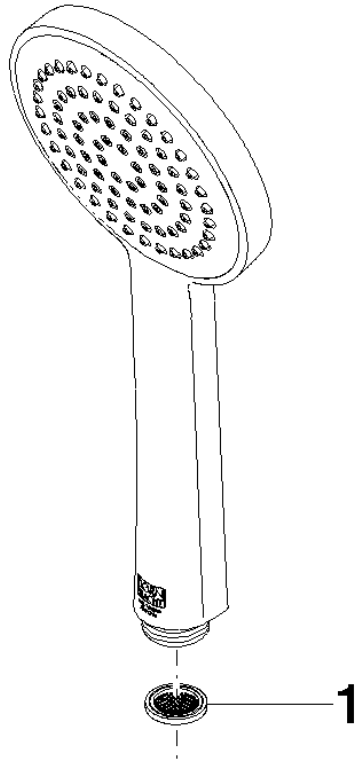

28 025 979

- spray head Ø 100mm
- COMPACT RAIN, max. flow rate 5 l/min (at 3 bar)
- with anti-scale system
- 1/2" connection
- This product can help a building meet the requirements of Green Building Rating Systems, e.g. LEED®, BREEAM®, DGNB

Intrinsic protection against back flow.

Fits: IMO, LULU, MADISON, MEM, TARA, CL.1, LISSÉ, VAIA, META, CYO

	Dark Chrome	28 025 979-19 0010
	Chrome	28 025 979-00 0010
	Brushed Platinum	28 025 979-06 0010
	Platinum	28 025 979-08 0010
	Light Gold	28 025 979-26 0010
	Brushed Durabronze (23kt Gold)	28 025 979-28 0010
	Matte Black	28 025 979-33 0010
	Brushed Champagne (22kt Gold)	28 025 979-46 0010
	Champagne (22kt Gold)	28 025 979-47 0010
	Brushed Chrome	28 025 979-93 0010
	Brushed Dark Platinum	28 025 979-99 0010

28 025 979

mm [inches]

Flow rate chart

28 025 979

Product version from 4/1/2023

Parts for other
finishes can be found
here: [Chrome](#)

SERIES-VARIOUS Hand shower - Dark Chrome

IMO