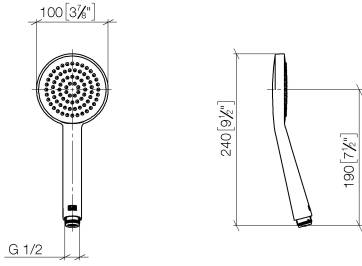

28 025 979

- spray head Ø 100mm
- COMPACT RAIN, max. flow rate 5 l/min (at 3 bar)
- with anti-scale system
- 1/2" connection
- This product can help a building meet the requirements of Green Building Rating Systems, e.g. LEED®, BREEAM®, DGNB

Intrinsic protection against back flow.

Fits: IMO, LULU, MADISON, MEM, TARA, CL.1, LISSÉ, VAIA, META, CYO

	Dark Chrome	28 025 979-19 0010
	Chrome	28 025 979-00 0010
	Brushed Platinum	28 025 979-06 0010
	Platinum	28 025 979-08 0010
	Light Gold	28 025 979-26 0010
	Brushed Durabronze (23kt Gold)	28 025 979-28 0010
	Matte Black	28 025 979-33 0010
	Brushed Champagne (22kt Gold)	28 025 979-46 0010
	Champagne (22kt Gold)	28 025 979-47 0010
	Brushed Chrome	28 025 979-93 0010
	Brushed Dark Platinum	28 025 979-99 0010

28 025 979

mm [inches]

Flow rate chart

28 025 979

Product version from 4/1/2023

Parts for other
finishes can be found
here: [Chrome](#)

SERIES-VARIOUS Hand shower - Dark Chrome

IMO