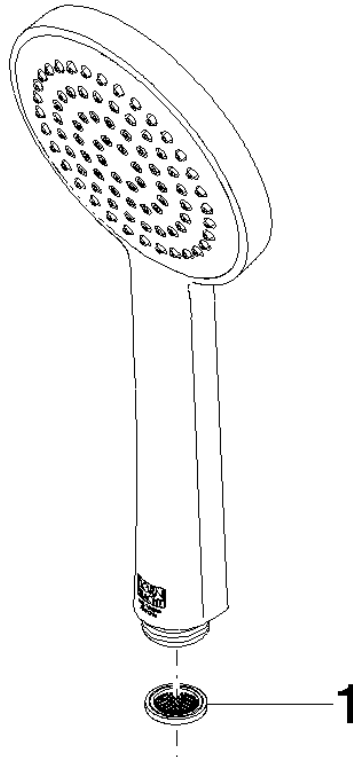

28 025 979

- spray head Ø 100mm
- COMPACT RAIN, max. flow rate 5 l/min (at 3 bar)
- with anti-scale system
- 1/2" connection
- This product can help a building meet the requirements of Green Building Rating Systems, e.g. LEED®, BREEAM®, DGNB

Intrinsic protection against back flow.

Fits: IMO, LULU, MADISON, MEM, TARA, CL.1, LISSÉ, VAIA, META, CYO

	Light Gold	28 025 979-26 0010
	Chrome	28 025 979-00 0010
	Brushed Platinum	28 025 979-06 0010
	Platinum	28 025 979-08 0010
	Dark Chrome	28 025 979-19 0010
	Brushed Durabronze (23kt Gold)	28 025 979-28 0010
	Matte Black	28 025 979-33 0010
	Brushed Champagne (22kt Gold)	28 025 979-46 0010
	Champagne (22kt Gold)	28 025 979-47 0010
	Brushed Chrome	28 025 979-93 0010
	Brushed Dark Platinum	28 025 979-99 0010

SERIES-VARIOUS Hand shower - Light Gold

IMO

28 025 979

mm [inches]

Flow rate chart

28 025 979

Product version from 4/1/2023

Parts for other
finishes can be found
here: [Chrome](#)

SERIES-VARIOUS Hand shower - Light Gold

IMO

28 025 979

Spare parts list

Product version from 4/1/2023

No.	Item Number	Name	Quantity used	Delivery time
	09 23 01 039 90	sieve	1	2