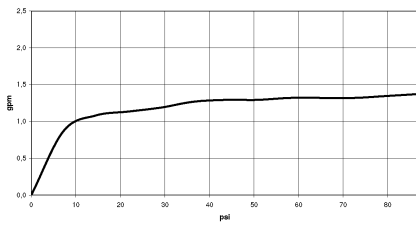

SERIES-VARIOUS Hand shower - Brushed Champagne (22kt Gold)

IMO

28 025 979

- spray head Ø 100mm
- COMPACT RAIN, max. flow rate 5 l/min (at 3 bar)
- with anti-scale system
- 1/2" connection
- This product can help a building meet the requirements of Green Building Rating Systems, e.g. LEED®, BREEAM®, DGNB

SERIES-VARIOUS Hand shower - Brushed Champagne (22kt Gold)

IMO

28 025 979

mm [inches]

Flow rate chart

28 025 979

Product version from 4/1/2023

Parts for other
finishes can be found
here: [Chrome](#)