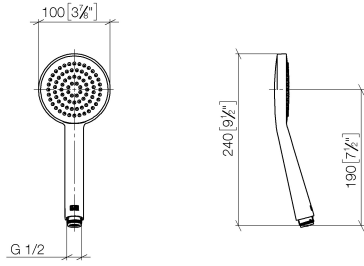

SERIES-VARIOUS Hand shower - Brushed Champagne (22kt Gold)

IMO

28 025 979

- spray head Ø 100mm
- COMPACT RAIN, max. flow rate 5 l/min (at 3 bar)
- with anti-scale system
- 1/2" connection
- This product can help a building meet the requirements of Green Building Rating Systems, e.g. LEED®, BREEAM®, DGNB

Intrinsic protection against back flow.

Fits: IMO, LULU, MADISON, MEM, TARA, CL.1, LISSÉ, VAIA, META, CYO

	Brushed Champagne (22kt Gold)	28 025 979-46 0010
	Chrome	28 025 979-00 0010
	Brushed Platinum	28 025 979-06 0010
	Platinum	28 025 979-08 0010
	Dark Chrome	28 025 979-19 0010
	Light Gold	28 025 979-26 0010
	Brushed Durabronze (23kt Gold)	28 025 979-28 0010
	Matte Black	28 025 979-33 0010
	Champagne (22kt Gold)	28 025 979-47 0010
	Brushed Chrome	28 025 979-93 0010
	Brushed Dark Platinum	28 025 979-99 0010

SERIES-VARIOUS Hand shower - Brushed Champagne (22kt Gold)

IMO

28 025 979

mm [inches]

Flow rate chart

28 025 979

Product version from 4/1/2023

Parts for other
finishes can be found
here: [Chrome](#)