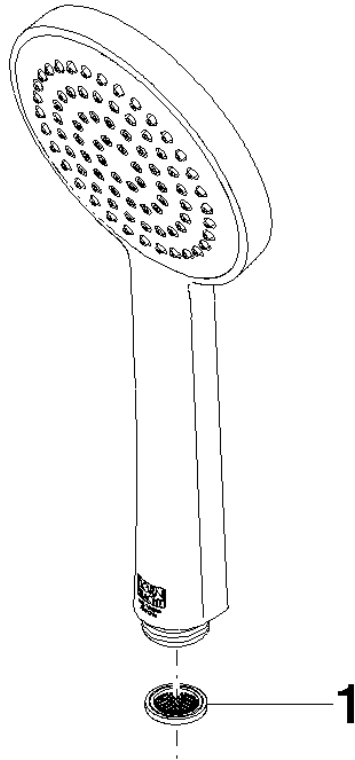

SERIES-VARIOUS Hand shower - Brushed Champagne (22kt Gold)

IMO

28 025 979

- spray head Ø 100mm
- COMPACT RAIN, max. flow rate 5 l/min (at 3 bar)
- with anti-scale system
- 1/2" connection
- This product can help a building meet the requirements of Green Building Rating Systems, e.g. LEED®, BREEAM®, DGNB

Intrinsic protection against back flow.

Fits: IMO, LULU, MADISON, MEM, TARA, CL.1, LISSÉ, VAIA, META, CYO

	Brushed Champagne (22kt Gold)	28 025 979-46 0010
	Chrome	28 025 979-00 0010
	Brushed Platinum	28 025 979-06 0010
	Platinum	28 025 979-08 0010
	Dark Chrome	28 025 979-19 0010
	Light Gold	28 025 979-26 0010
	Brushed Durabronze (23kt Gold)	28 025 979-28 0010
	Matte Black	28 025 979-33 0010
	Champagne (22kt Gold)	28 025 979-47 0010
	Brushed Chrome	28 025 979-93 0010
	Brushed Dark Platinum	28 025 979-99 0010

SERIES-VARIOUS Hand shower - Brushed Champagne (22kt Gold)

IMO

28 025 979

mm [inches]

Flow rate chart

28 025 979

Product version from 4/1/2023

Parts for other
finishes can be found
here: [Chrome](#)

SERIES-VARIOUS Hand shower - Brushed Champagne (22kt Gold)

IMO

28 025 979

Spare parts list

Product version from 4/1/2023

No.	Item Number	Name	Quantity used	Delivery time
	09 23 01 039 90	sieve	1	2