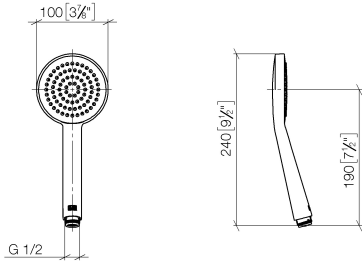

28 025 979

- spray head Ø 100mm
- COMPACT RAIN, max. flow rate 5 l/min (at 3 bar)
- with anti-scale system
- 1/2" connection
- This product can help a building meet the requirements of Green Building Rating Systems, e.g. LEED®, BREEAM®, DGNB

Intrinsic protection against back flow.

Fits: IMO, LULU, MADISON, MEM, TARA, CL.1, LISSÉ, VAIA, META, CYO

	Champagne (22kt Gold)	28 025 979-47 0010
	Chrome	28 025 979-00 0010
	Brushed Platinum	28 025 979-06 0010
	Platinum	28 025 979-08 0010
	Dark Chrome	28 025 979-19 0010
	Light Gold	28 025 979-26 0010
	Brushed Durabronze (23kt Gold)	28 025 979-28 0010
	Matte Black	28 025 979-33 0010
	Brushed Champagne (22kt Gold)	28 025 979-46 0010
	Brushed Chrome	28 025 979-93 0010
	Brushed Dark Platinum	28 025 979-99 0010

# SERIES-VARIOUS Hand shower - Champagne (22kt Gold)

IMO

28 025 979

mm [inches]