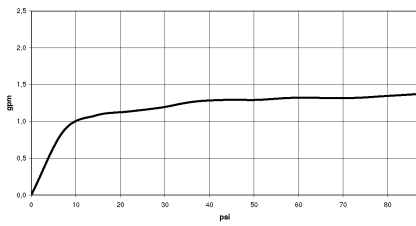

# SERIES-VARIOUS Hand shower - Champagne (22kt Gold)

IMO

28 025 979

mm [inches]

## Flow rate chart

28 025 979

**Product version from 4/1/2023**

Parts for other  
finishes can be found  
here: [Chrome](#)

**SERIES-VARIOUS Hand shower - Champagne (22kt Gold)**

IMO

28 025 979

**Spare parts list**