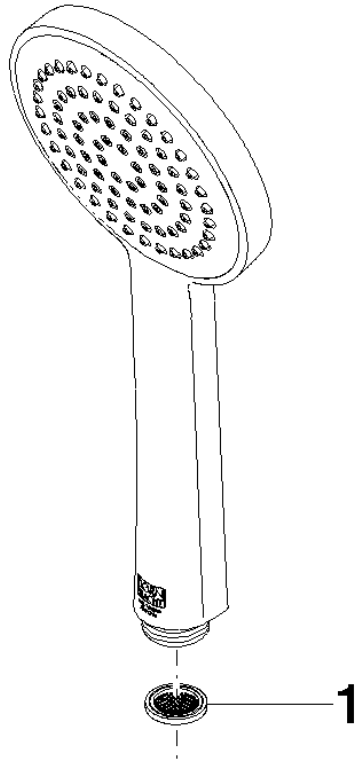

28 025 979

- spray head Ø 100mm
- COMPACT RAIN, max. flow rate 5 l/min (at 3 bar)
- with anti-scale system
- 1/2" connection
- This product can help a building meet the requirements of Green Building Rating Systems, e.g. LEED®, BREEAM®, DGNB

Intrinsic protection against back flow.

Fits: IMO, LULU, MADISON, MEM, TARA, CL.1, LISSÉ, VAIA, META, CYO

	Champagne (22kt Gold)	28 025 979-47 0010
	Chrome	28 025 979-00 0010
	Brushed Platinum	28 025 979-06 0010
	Platinum	28 025 979-08 0010
	Dark Chrome	28 025 979-19 0010
	Light Gold	28 025 979-26 0010
	Brushed Durabronze (23kt Gold)	28 025 979-28 0010
	Matte Black	28 025 979-33 0010
	Brushed Champagne (22kt Gold)	28 025 979-46 0010
	Brushed Chrome	28 025 979-93 0010
	Brushed Dark Platinum	28 025 979-99 0010

# SERIES-VARIOUS Hand shower - Champagne (22kt Gold)

IMO

28 025 979

mm [inches]

## Flow rate chart

28 025 979

**Product version from 4/1/2023**

Parts for other  
finishes can be found  
here: [Chrome](#)

**SERIES-VARIOUS Hand shower - Champagne (22kt Gold)**

IMO

28 025 979

**Spare parts list**