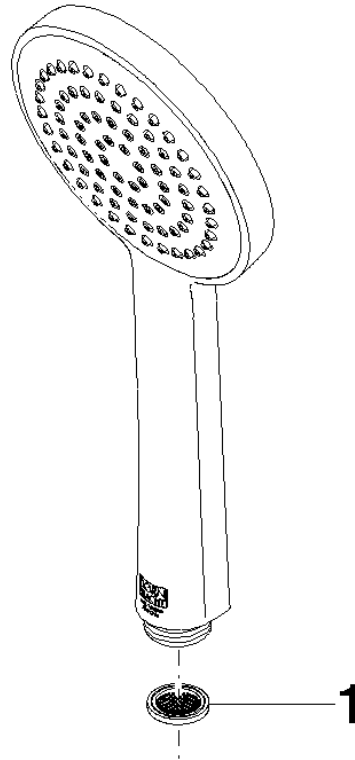

28 025 979

- spray head Ø 100mm
- COMPACT RAIN, max. flow rate 5 l/min (at 3 bar)
- with anti-scale system
- 1/2" connection
- This product can help a building meet the requirements of Green Building Rating Systems, e.g. LEED®, BREEAM®, DGNB

Intrinsic protection against back flow.

Fits: IMO, LULU, MADISON, MEM, TARA, CL.1, LISSÉ, VAIA, META, CYO

	Brushed Dark Platinum	28 025 979-99 0010
	Chrome	28 025 979-00 0010
	Brushed Platinum	28 025 979-06 0010
	Platinum	28 025 979-08 0010
	Dark Chrome	28 025 979-19 0010
	Light Gold	28 025 979-26 0010
	Brushed Durabronze (23kt Gold)	28 025 979-28 0010
	Matte Black	28 025 979-33 0010
	Brushed Champagne (22kt Gold)	28 025 979-46 0010
	Champagne (22kt Gold)	28 025 979-47 0010
	Brushed Chrome	28 025 979-93 0010

SERIES-VARIOUS Hand shower - Brushed Dark Platinum

IMO

28 025 979

mm [inches]

Flow rate chart

28 025 979

Product version from 4/1/2023

Parts for other
finishes can be found
here: [Chrome](#)

SERIES-VARIOUS Hand shower - Brushed Dark Platinum

IMO

28 025 979

Spare parts list

Product version from 4/1/2023

No.	Item Number	Name	Quantity used	Delivery time
	09 23 01 039 90	sieve	1	2