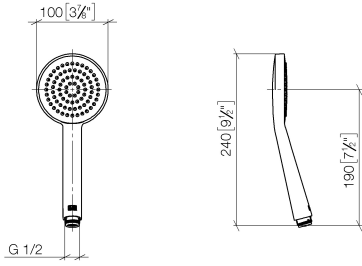

28 025 979

- spray head Ø 100mm
- COMPACT RAIN, max. flow rate 5 l/min (at 3 bar)
- with anti-scale system
- 1/2" connection
- This product can help a building meet the requirements of Green Building Rating Systems, e.g. LEED®, BREEAM®, DGNB

Intrinsic protection against back flow.

Fits: IMO, LULU, MADISON, MEM, TARA, CL.1, LISSÉ, VAIA, META, CYO

	Brushed Dark Platinum	28 025 979-99 0010
	Chrome	28 025 979-00 0010
	Brushed Platinum	28 025 979-06 0010
	Platinum	28 025 979-08 0010
	Dark Chrome	28 025 979-19 0010
	Light Gold	28 025 979-26 0010
	Brushed Durabronze (23kt Gold)	28 025 979-28 0010
	Matte Black	28 025 979-33 0010
	Brushed Champagne (22kt Gold)	28 025 979-46 0010
	Champagne (22kt Gold)	28 025 979-47 0010
	Brushed Chrome	28 025 979-93 0010

SERIES-VARIOUS Hand shower - Brushed Dark Platinum

IMO

28 025 979

mm [inches]

Flow rate chart

28 025 979

Product version from 4/1/2023

Parts for other
finishes can be found
here: [Chrome](#)