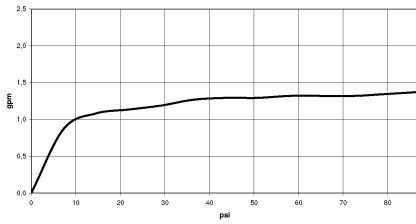

SERIES-VARIOUS Hand shower - Brushed Dark Platinum

IMO

28 025 979

mm [inches]

Flow rate chart

28 025 979

Product version from 4/1/2023

Parts for other
finishes can be found
here: [Chrome](#)