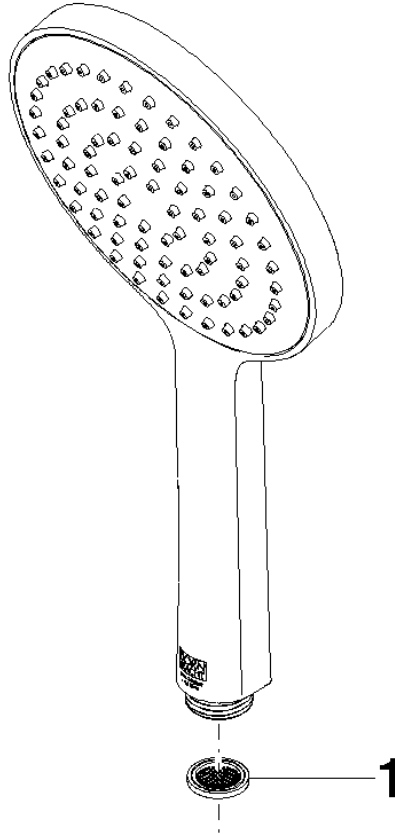

28 027 979

- spray head Ø 130 mm
- COMPACT RAIN, max. flow rate 6.8 l/min (at 3 bar)
- with anti-scale system
- 1/2" connection
- This product can help a building meet the requirements of Green Building Rating Systems, e.g. LEED®, BREEAM®, DGNB

Intrinsic protection against back flow.

Fits: IMO, LULU, MADISON, MEM, TARA, CL.1, LISSÉ, VAIA, META, CYO

	Light Gold	28 027 979-26 0010
	Chrome	28 027 979-00 0010
	Brushed Platinum	28 027 979-06 0010
	Platinum	28 027 979-08 0010
	Dark Chrome	28 027 979-19 0010
	Brushed Durabronze (23kt Gold)	28 027 979-28 0010
	Matte Black	28 027 979-33 0010
	Brushed Champagne (22kt Gold)	28 027 979-46 0010
	Champagne (22kt Gold)	28 027 979-47 0010
	Brushed Chrome	28 027 979-93 0010
	Brushed Dark Platinum	28 027 979-99 0010

28 027 979

mm [inches]

Flow rate chart

28 027 979

Product version from 4/1/2024

Parts for other
finishes can be found
here: [Chrome](#)

SERIES-VARIOUS Hand shower - Light Gold

IMO