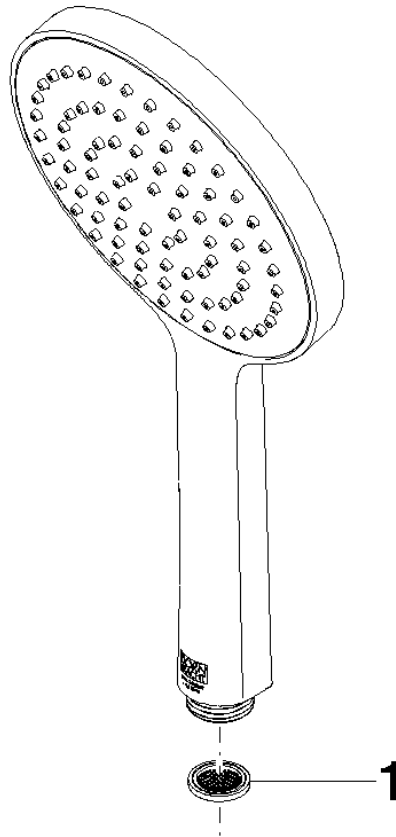

28 027 979

- spray head Ø 130 mm
- COMPACT RAIN, max. flow rate 6.8 l/min (at 3 bar)
- with anti-scale system
- 1/2" connection
- This product can help a building meet the requirements of Green Building Rating Systems, e.g. LEED®, BREEAM®, DGNB

Intrinsic protection against back flow.

Fits: IMO, LULU, MADISON, MEM, TARA, CL.1, LISSÉ, VAIA, META, CYO

	Brushed Champagne (22kt Gold)	28 027 979-46 0010
	Chrome	28 027 979-00 0010
	Brushed Platinum	28 027 979-06 0010
	Platinum	28 027 979-08 0010
	Dark Chrome	28 027 979-19 0010
	Light Gold	28 027 979-26 0010
	Brushed Durabronze (23kt Gold)	28 027 979-28 0010
	Matte Black	28 027 979-33 0010
	Champagne (22kt Gold)	28 027 979-47 0010
	Brushed Chrome	28 027 979-93 0010
	Brushed Dark Platinum	28 027 979-99 0010

SERIES-VARIOUS Hand shower - Brushed Champagne (22kt Gold)

IMO

28 027 979

mm [inches]

Flow rate chart

28 027 979

Product version from 4/1/2024

Parts for other
finishes can be found
here: [Chrome](#)

SERIES-VARIOUS Hand shower - Brushed Champagne (22kt Gold)

IMO

28 027 979

Spare parts list

Product version from 4/1/2024

No.	Item Number	Name	Quantity used	Delivery time
	09 23 01 039 90	sieve	1	2