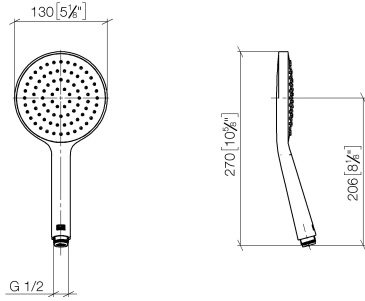

28 027 979

- spray head Ø 130 mm
- COMPACT RAIN, max. flow rate 6.8 l/min (at 3 bar)
- with anti-scale system
- 1/2" connection
- This product can help a building meet the requirements of Green Building Rating Systems, e.g. LEED®, BREEAM®, DGNB

Intrinsic protection against back flow.

Fits: IMO, LULU, MADISON, MEM, TARA, CL.1, LISSÉ, VAIA, META, CYO

	Brushed Champagne (22kt Gold)	28 027 979-46 0010
	Chrome	28 027 979-00 0010
	Brushed Platinum	28 027 979-06 0010
	Platinum	28 027 979-08 0010
	Dark Chrome	28 027 979-19 0010
	Light Gold	28 027 979-26 0010
	Brushed Durabronze (23kt Gold)	28 027 979-28 0010
	Matte Black	28 027 979-33 0010
	Champagne (22kt Gold)	28 027 979-47 0010
	Brushed Chrome	28 027 979-93 0010
	Brushed Dark Platinum	28 027 979-99 0010

SERIES-VARIOUS Hand shower - Brushed Champagne (22kt Gold)

IMO

28 027 979

mm [inches]

Flow rate chart

28 027 979

Product version from 4/1/2024

Parts for other
finishes can be found
here: [Chrome](#)