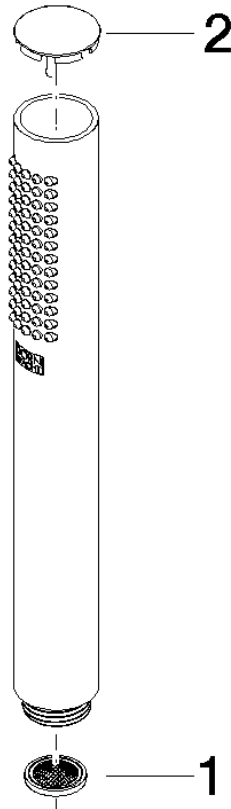

**SERIES-VARIOUS Hand shower - Platinum**

IMO

28 029 979

- COMPACT RAIN, max. flow rate 15 l/min (at 3 bar)
- with anti-scale system
- 1/2" connection

Intrinsic protection against back flow.

Fits: IMO, LULU, MADISON, MEM, TARA,  
CL.1, LISSÉ, VAIA, META, CYO

	Platinum	28 029 979-08
	Chrome	28 029 979-00
	Chrome	28 029 979-00 0010
	Brushed Platinum	28 029 979-06
	Brushed Platinum	28 029 979-06 0010
	Platinum	28 029 979-08 0010
	Dark Chrome	28 029 979-19 0010
	Dark Chrome	28 029 979-19
	Light Gold	28 029 979-26 0010
	Light Gold	28 029 979-26
	Brushed Durabass (23kt Gold)	28 029 979-28 0010
	Brushed Durabass (23kt Gold)	28 029 979-28
	Matte Black	28 029 979-33
	Matte Black	28 029 979-33 0010
	Brushed Champagne (22kt Gold)	28 029 979-46
	Brushed Champagne (22kt Gold)	28 029 979-46 0010
	Champagne (22kt Gold)	28 029 979-47
	Champagne (22kt Gold)	28 029 979-47 0010
	Brushed Chrome	28 029 979-93 0010
	Brushed Chrome	28 029 979-93
	Brushed Dark Platinum	28 029 979-99 0010
	Brushed Dark Platinum	28 029 979-99

28 029 979

mm [inches]

Flow rate chart

28 029 979

**Product version from 4/1/2024**

Parts for other  
finishes can be found  
here: [Chrome](#)

SERIES-VARIOUS Hand shower - Platinum

IMO

28 029 979

**Spare parts list**

**Product version from 4/1/2024**

No.	Item Number	Name	Quantity used	Delivery time
	09 23 01 039 90	sieve	2	2