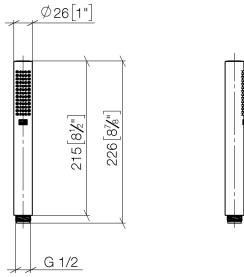

**SERIES-VARIOUS Hand shower - Platinum**

IMO

28 029 979

- COMPACT RAIN, max. flow rate 15 l/min (at 3 bar)
- with anti-scale system
- 1/2" connection

Intrinsic protection against back flow.

Fits: IMO, LULU, MADISON, MEM, TARA,  
CL.1, LISSÉ, VAIA, META, CYO

28 029 979

mm [inches]

Flow rate chart

28 029 979

**Product version from 4/1/2024**

Parts for other  
finishes can be found  
here: [Chrome](#)

SERIES-VARIOUS Hand shower - Platinum

IMO