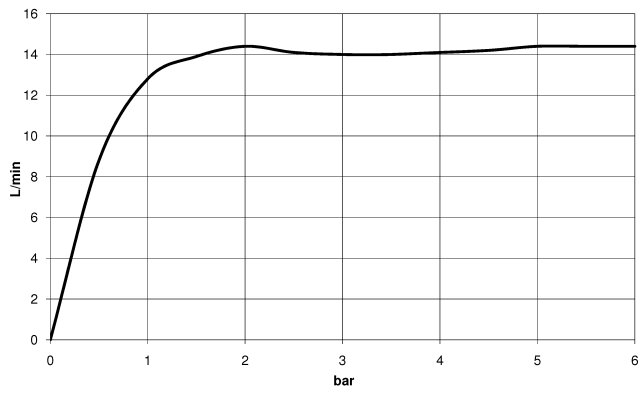

**SERIES-VARIOUS Hand shower - Platinum**

IMO

28 029 979

- COMPACT RAIN, max. flow rate 15 l/min (at 3 bar)
- with anti-scale system
- 1/2" connection

Intrinsic protection against back flow.

Fits: IMO, LULU, MADISON, MEM, TARA,  
CL.1, LISSÉ, VAIA, META, CYO

	Platinum	28 029 979-08
	Chrome	28 029 979-00
	Chrome	28 029 979-00 0010
	Brushed Platinum	28 029 979-06
	Brushed Platinum	28 029 979-06 0010
	Platinum	28 029 979-08 0010
	Dark Chrome	28 029 979-19 0010
	Dark Chrome	28 029 979-19
	Light Gold	28 029 979-26 0010
	Light Gold	28 029 979-26
	Brushed Durabass (23kt Gold)	28 029 979-28 0010
	Brushed Durabass (23kt Gold)	28 029 979-28
	Matte Black	28 029 979-33
	Matte Black	28 029 979-33 0010
	Brushed Champagne (22kt Gold)	28 029 979-46
	Brushed Champagne (22kt Gold)	28 029 979-46 0010
	Champagne (22kt Gold)	28 029 979-47
	Champagne (22kt Gold)	28 029 979-47 0010
	Brushed Chrome	28 029 979-93 0010
	Brushed Chrome	28 029 979-93
	Brushed Dark Platinum	28 029 979-99 0010
	Brushed Dark Platinum	28 029 979-99

28 029 979

mm [inches]

Flow rate chart

28 029 979

**Product version from 4/1/2024**

Parts for other  
finishes can be found  
here: [Chrome](#)

SERIES-VARIOUS Hand shower - Platinum

IMO