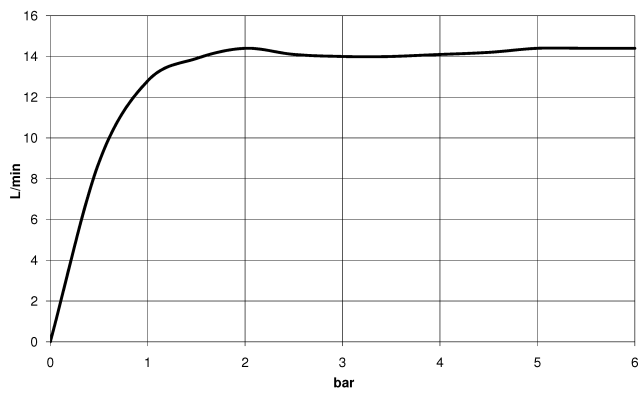

SERIES-VARIOUS Hand shower - Dark Chrome

IMO

28 029 979

- COMPACT RAIN, max. flow rate 15 l/min (at 3 bar)
- with anti-scale system
- 1/2" connection

Intrinsic protection against back flow.

Fits: IMO, LULU, MADISON, MEM, TARA,
CL.1, LISSÉ, VAIA, META, CYO

	Dark Chrome	28 029 979-19
	Chrome	28 029 979-00
	Chrome	28 029 979-00 0010
	Brushed Platinum	28 029 979-06
	Brushed Platinum	28 029 979-06 0010
	Platinum	28 029 979-08 0010
	Platinum	28 029 979-08
	Dark Chrome	28 029 979-19 0010
	Light Gold	28 029 979-26 0010
	Light Gold	28 029 979-26
	Brushed Durabass (23kt Gold)	28 029 979-28 0010
	Brushed Durabass (23kt Gold)	28 029 979-28
	Matte Black	28 029 979-33
	Matte Black	28 029 979-33 0010
	Brushed Champagne (22kt Gold)	28 029 979-46
	Brushed Champagne (22kt Gold)	28 029 979-46 0010
	Champagne (22kt Gold)	28 029 979-47
	Champagne (22kt Gold)	28 029 979-47 0010
	Brushed Chrome	28 029 979-93 0010
	Brushed Chrome	28 029 979-93
	Brushed Dark Platinum	28 029 979-99 0010
	Brushed Dark Platinum	28 029 979-99

28 029 979

mm [inches]

Flow rate chart

28 029 979

Product version from 4/1/2024

Parts for other
finishes can be found
here: [Chrome](#)

SERIES-VARIOUS Hand shower - Dark Chrome

IMO