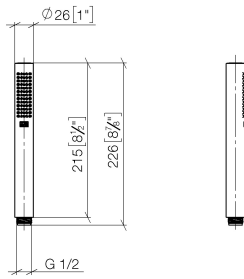

SERIES-VARIOUS Hand shower - Dark Chrome

IMO

28 029 979

- COMPACT RAIN, max. flow rate 15 l/min (at 3 bar)
- with anti-scale system
- 1/2" connection

Intrinsic protection against back flow.

Fits: IMO, LULU, MADISON, MEM, TARA,
CL.1, LISSÉ, VAIA, META, CYO

28 029 979

mm [inches]

Flow rate chart

28 029 979

Product version from 4/1/2024

Parts for other
finishes can be found
here: [Chrome](#)

SERIES-VARIOUS Hand shower - Dark Chrome

IMO