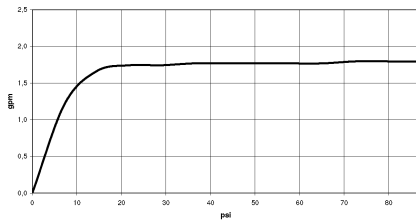

SERIES-VARIOUS Hand shower - Brushed Durabron (23kt Gold)

IMO

28 029 979

- COMPACT RAIN, max. flow rate 6.8 l/min (at 3 bar)
- with anti-scale system
- 1/2" connection
- This product can help a building meet the requirements of Green Building Rating Systems, e.g. LEED®, BREEAM®, DGNB

Intrinsic protection against back flow.

Fits: IMO, LULU, MADISON, MEM, TARA, CL.1, LISSÉ, VAIA, META, CYO

	Brushed Durabron (23kt Gold)	28 029 979-28 0010
	Chrome	28 029 979-00
	Chrome	28 029 979-00 0010
	Brushed Platinum	28 029 979-06
	Brushed Platinum	28 029 979-06 0010
	Platinum	28 029 979-08 0010
	Platinum	28 029 979-08
	Dark Chrome	28 029 979-19 0010
	Dark Chrome	28 029 979-19
	Light Gold	28 029 979-26 0010
	Light Gold	28 029 979-26
	Brushed Durabron (23kt Gold)	28 029 979-28
	Matte Black	28 029 979-33
	Matte Black	28 029 979-33 0010
	Brushed Champagne (22kt Gold)	28 029 979-46
	Brushed Champagne (22kt Gold)	28 029 979-46 0010
	Champagne (22kt Gold)	28 029 979-47
	Champagne (22kt Gold)	28 029 979-47 0010
	Brushed Chrome	28 029 979-93 0010
	Brushed Chrome	28 029 979-93
	Brushed Dark Platinum	28 029 979-99 0010
	Brushed Dark Platinum	28 029 979-99

28 029 979

mm [inches]

Flow rate chart

28 029 979

Product version from 4/1/2024

Parts for other
finishes can be found
here: [Chrome](#)

SERIES-VARIOUS Hand shower - Brushed Durabrass (23kt Gold)

IMO