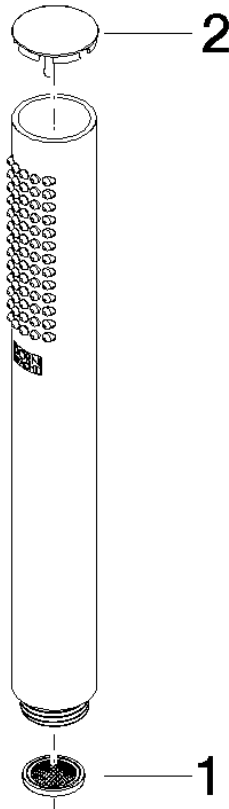

SERIES-VARIOUS Hand shower - Brushed Durabron (23kt Gold)

IMO

28 029 979

- COMPACT RAIN, max. flow rate 6.8 l/min (at 3 bar)
- with anti-scale system
- 1/2" connection
- This product can help a building meet the requirements of Green Building Rating Systems, e.g. LEED®, BREEAM®, DGNB

Intrinsic protection against back flow.

Fits: IMO, LULU, MADISON, MEM, TARA, CL.1, LISSÉ, VAIA, META, CYO

	Brushed Durabron (23kt Gold)	28 029 979-28 0010
	Chrome	28 029 979-00
	Chrome	28 029 979-00 0010
	Brushed Platinum	28 029 979-06
	Brushed Platinum	28 029 979-06 0010
	Platinum	28 029 979-08 0010
	Platinum	28 029 979-08
	Dark Chrome	28 029 979-19 0010
	Dark Chrome	28 029 979-19
	Light Gold	28 029 979-26 0010
	Light Gold	28 029 979-26
	Brushed Durabron (23kt Gold)	28 029 979-28
	Matte Black	28 029 979-33
	Matte Black	28 029 979-33 0010
	Brushed Champagne (22kt Gold)	28 029 979-46
	Brushed Champagne (22kt Gold)	28 029 979-46 0010
	Champagne (22kt Gold)	28 029 979-47
	Champagne (22kt Gold)	28 029 979-47 0010
	Brushed Chrome	28 029 979-93 0010
	Brushed Chrome	28 029 979-93
	Brushed Dark Platinum	28 029 979-99 0010
	Brushed Dark Platinum	28 029 979-99

28 029 979

mm [inches]

Flow rate chart

28 029 979

Product version from 4/1/2024

Parts for other
finishes can be found
here: [Chrome](#)

SERIES-VARIOUS Hand shower - Brushed Durabrass (23kt Gold)

IMO

28 029 979

Spare parts list

Product version from 4/1/2024

No.	Item Number	Name	Quantity used	Delivery time
	09 23 01 039 90	sieve	2	2