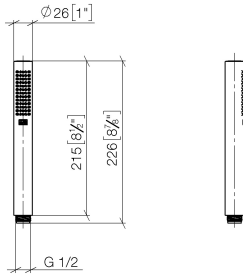

SERIES-VARIOUS Hand shower - Brushed Durabron (23kt Gold)

IMO

28 029 979

- COMPACT RAIN, max. flow rate 6.8 l/min (at 3 bar)
- with anti-scale system
- 1/2" connection
- This product can help a building meet the requirements of Green Building Rating Systems, e.g. LEED®, BREEAM®, DGNB

Intrinsic protection against back flow.

Fits: IMO, LULU, MADISON, MEM, TARA, CL.1, LISSÉ, VAIA, META, CYO

	Brushed Durabron (23kt Gold)	28 029 979-28 0010
	Chrome	28 029 979-00
	Chrome	28 029 979-00 0010
	Brushed Platinum	28 029 979-06
	Brushed Platinum	28 029 979-06 0010
	Platinum	28 029 979-08 0010
	Platinum	28 029 979-08
	Dark Chrome	28 029 979-19 0010
	Dark Chrome	28 029 979-19
	Light Gold	28 029 979-26 0010
	Light Gold	28 029 979-26
	Brushed Durabron (23kt Gold)	28 029 979-28
	Matte Black	28 029 979-33
	Matte Black	28 029 979-33 0010
	Brushed Champagne (22kt Gold)	28 029 979-46
	Brushed Champagne (22kt Gold)	28 029 979-46 0010
	Champagne (22kt Gold)	28 029 979-47
	Champagne (22kt Gold)	28 029 979-47 0010
	Brushed Chrome	28 029 979-93 0010
	Brushed Chrome	28 029 979-93
	Brushed Dark Platinum	28 029 979-99 0010
	Brushed Dark Platinum	28 029 979-99

28 029 979

mm [inches]

Flow rate chart

28 029 979

Product version from 4/1/2024

Parts for other
finishes can be found
here: [Chrome](#)

SERIES-VARIOUS Hand shower - Brushed Durabrass (23kt Gold)

IMO