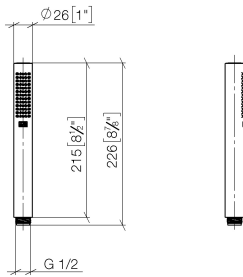

**SERIES-VARIOUS Hand shower - Brushed Champagne (22kt Gold)**

IMO

28 029 979

- COMPACT RAIN, max. flow rate 6.8 l/min (at 3 bar)
- with anti-scale system
- 1/2" connection
- This product can help a building meet the requirements of Green Building Rating Systems, e.g. LEED®, BREEAM®, DGNB

Intrinsic protection against back flow.

Fits: IMO, LULU, MADISON, MEM, TARA, CL.1, LISSÉ, VAIA, META, CYO

	Brushed Champagne (22kt Gold)	28 029 979-46 0010
	Chrome	28 029 979-00
	Chrome	28 029 979-00 0010
	Brushed Platinum	28 029 979-06
	Brushed Platinum	28 029 979-06 0010
	Platinum	28 029 979-08 0010
	Platinum	28 029 979-08
	Dark Chrome	28 029 979-19 0010
	Dark Chrome	28 029 979-19
	Light Gold	28 029 979-26 0010
	Light Gold	28 029 979-26
	Brushed Durabronze (23kt Gold)	28 029 979-28 0010
	Brushed Durabronze (23kt Gold)	28 029 979-28
	Matte Black	28 029 979-33
	Matte Black	28 029 979-33 0010
	Brushed Champagne (22kt Gold)	28 029 979-46
	Champagne (22kt Gold)	28 029 979-47
	Champagne (22kt Gold)	28 029 979-47 0010
	Brushed Chrome	28 029 979-93 0010
	Brushed Chrome	28 029 979-93
	Brushed Dark Platinum	28 029 979-99 0010
	Brushed Dark Platinum	28 029 979-99

28 029 979

mm [inches]