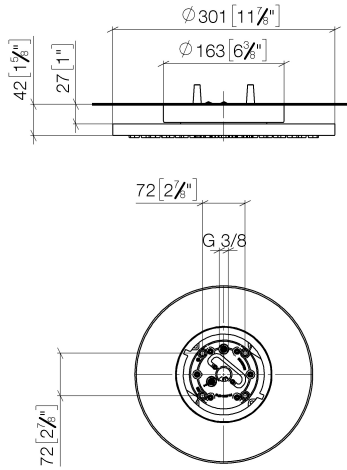

28 031 970

Fits: TARA, LISSÉ, VAIA, META

- rain shower Ø 300 mm
- PURE RAIN, max. flow rate 12 l/min (at 3 bar)
- PURIFY RAIN, max. flow rate 6 l/min (at 3 bar)
- Distance to ceiling from bottom edge of shower 40 mm
- with anti-scale system
- For simultaneous control of the jet types, we recommend the xTool thermostat module

Required miscellaneous

Concealed ceiling installation box 35 041 970 90 with ceiling fixing -

- min. recess depth 90 mm
- max. recess depth 115 mm
- 2x female thread 1/2" outlet
- concealed rough parts

28 031 970

mm [inches]

Flow rate chart

Certificates

LGA_38400.

28 031 970

Spare parts list

No.	Item Number	Name	Quantity used	Delivery time
1	90 17 20 263 00 90	fixing set	1	2
2	90 24 03 309 01 90	connection	1	2
3	90 24 03 309 00 90	connection	1	2