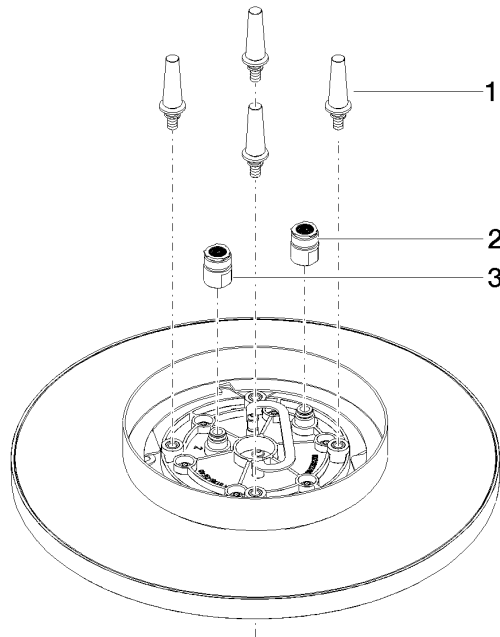

Rain shower for surface-mounted ceiling installation 300 mm - Brushed Bronze

28 031 970 Product version from 5/1/2022

- rain shower Ø 300 mm
- PURE RAIN, max. flow rate 12 l/min (at 3 bar)
- PURIFY RAIN, max. flow rate 6 l/min (at 3 bar)
- Distance to ceiling from bottom edge of shower 40 mm
- with anti-scale system
- For simultaneous control of the jet types, we recommend the xTool thermostat module
- WRAS

Required miscellaneous

Concealed ceiling installation box 35 041 970 90 with ceiling fixing -

- concealed rough parts
- min. recess depth mm
- max. recess depth mm
- 2x female thread " outlet

Rain shower for surface-mounted ceiling installation 300 mm - Brushed Bronze

Ü-Zeichen

Rain shower for surface-mounted ceiling installation 300 mm - Brushed Bronze

28 031 970 Product version from 5/1/2022

Certificates

LGA_38

WRAS_240502

Rain shower for surface-mounted ceiling installation 300 mm - Brushed Bronze

28 031 970 Product version from 5/1/2022

Spare parts list

No.	Item Number	Name	Quantity used	Delivery time
1	90 17 20 263 00 90	fixing set	1	2
2	90 24 03 309 01 90	connection	1	2
3	90 24 03 309 00 90	connection	1	2