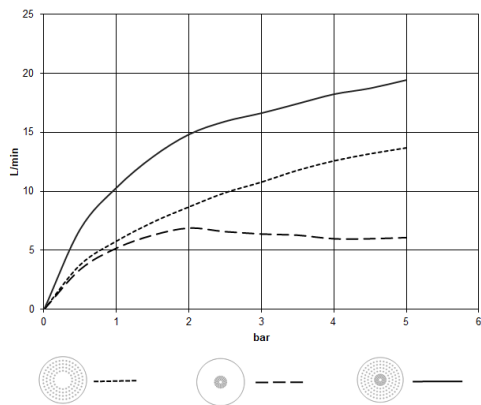

Rain shower for surface-mounted ceiling installation 300 mm - Brushed Bronze

28 031 970 Product version from 5/1/2022

- rain shower Ø 300 mm
- PURE RAIN, max. flow rate 12 l/min (at 3 bar)
- PURIFY RAIN, max. flow rate 6 l/min (at 3 bar)
- Distance to ceiling from bottom edge of shower 40 mm
- with anti-scale system
- For simultaneous control of the jet types, we recommend the xTool thermostat module
- WRAS

Required miscellaneous

Concealed ceiling installation box 35 041 970 90 with ceiling fixing -

- concealed rough parts
- min. recess depth mm
- max. recess depth mm
- 2x female thread " outlet

Rain shower for surface-mounted ceiling installation 300 mm - Brushed Bronze

28 031 970 Product version from 5/1/2022

mm [inches]

Flow rate chart

Codes & Standards

DIN 4109

ISO 3822

Scottish Water
Byelaws

UK Water Supply
Regulations