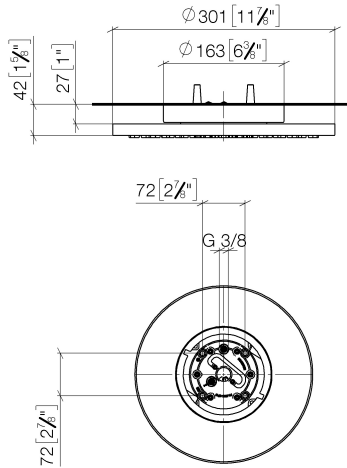

Rain shower for surface-mounted ceiling installation 300 mm - Brushed Bronze

28 031 970 Product version from 5/1/2022

- rain shower Ø 300 mm
- PURE RAIN, max. flow rate 12 l/min (at 3 bar)
- PURIFY RAIN, max. flow rate 6 l/min (at 3 bar)
- Distance to ceiling from bottom edge of shower 40 mm
- with anti-scale system
- For simultaneous control of the jet types, we recommend the xTool thermostat module
- WRAS

Required miscellaneous

Concealed ceiling installation box 35 041 970 90 with ceiling fixing -

- concealed rough parts
- min. recess depth mm
- max. recess depth mm
- 2x female thread " outlet

Rain shower for surface-mounted ceiling installation 300 mm - Brushed Bronze

28 031 970 Product version from 5/1/2022

mm [inches]

Flow rate chart

Codes & Standards

DIN 4109

ISO 3822

Scottish Water
Byelaws

UK Water Supply
Regulations

28 031 970 Product version from 5/1/2022

Spare parts list

No.	Item Number	Name	Quantity used	Delivery time
1	90 17 20 263 00 90	fixing set	1	2
2	90 24 03 309 01 90	connection	1	2
3	90 24 03 309 00 90	connection	1	2