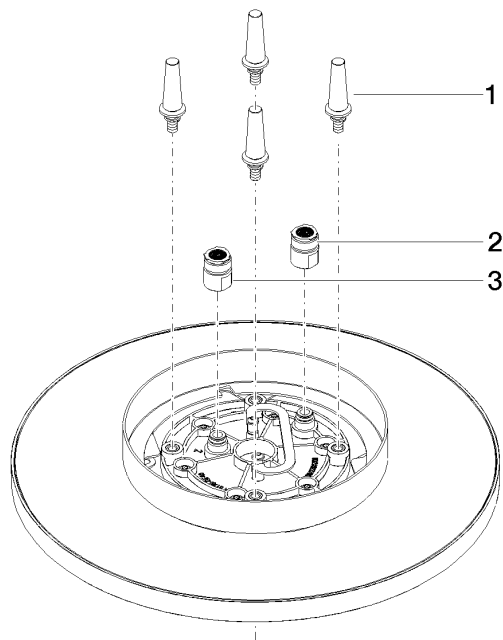

Rain shower for surface-mounted ceiling installation 300 mm - Brushed Champagne (22kt Gold)

28 031 970 Product version from 5/1/2022

- rain shower Ø 300 mm
- PURE RAIN, max. flow rate 12 l/min (at 3 bar)
- PURIFY RAIN, max. flow rate 6 l/min (at 3 bar)
- Distance to ceiling from bottom edge of shower 40 mm
- with anti-scale system
- For simultaneous control of the jet types, we recommend the xTool thermostat module
- WRAS

Required miscellaneous

- Concealed ceiling installation box 35 041 970 90 with ceiling fixing -**
- concealed rough parts
 - min. recess depth mm
 - max. recess depth mm
 - 2x female thread " outlet

Rain shower for surface-mounted ceiling installation 300 mm - Brushed Champagne (22kt Gold)

Rain shower for surface-mounted ceiling installation 300 mm - Brushed Champagne (22kt Gold)

28 031 970 Product version from 5/1/2022

Certificates

LGA_38

WRAS_240502

**Rain shower for surface-mounted ceiling installation 300 mm - Brushed
Champagne (22kt Gold)**

28 031 970 Product version from 5/1/2022

Spare parts list

No.	Item Number	Name	Quantity used	Delivery time
1	90 17 20 263 00 90	fixing set	1	2
2	90 24 03 309 01 90	connection	1	2
3	90 24 03 309 00 90	connection	1	2