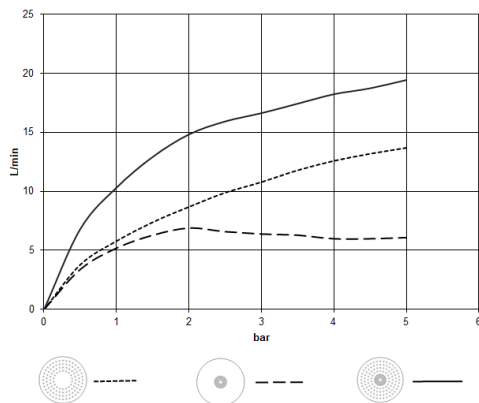

Rain shower for surface-mounted ceiling installation 300 mm - Brushed Champagne (22kt Gold)

28 031 970 Product version from 5/1/2022

- rain shower Ø 300 mm
- PURE RAIN, max. flow rate 12 l/min (at 3 bar)
- PURIFY RAIN, max. flow rate 6 l/min (at 3 bar)
- Distance to ceiling from bottom edge of shower 40 mm
- with anti-scale system
- For simultaneous control of the jet types, we recommend the xTool thermostat module
- WRAS

Required miscellaneous

- Concealed ceiling installation box 35 041 970 90 with ceiling fixing -**
- concealed rough parts
 - min. recess depth mm
 - max. recess depth mm
 - 2x female thread " outlet

Rain shower for surface-mounted ceiling installation 300 mm - Brushed Champagne (22kt Gold)

28 031 970 Product version from 5/1/2022
mm [inches]

Flow rate chart

Codes & Standards

DIN 4109

ISO 3822

Scottish Water
Byelaws

UK Water Supply
Regulations

Ü-Zeichen