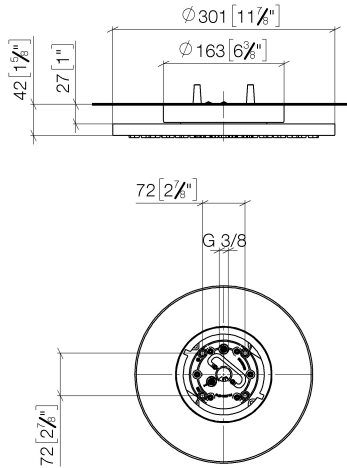

Rain shower for surface-mounted ceiling installation 300 mm - Brushed Champagne (22kt Gold)

28 031 970 Product version from 5/1/2022

- rain shower Ø 300 mm
- PURE RAIN, max. flow rate 12 l/min (at 3 bar)
- PURIFY RAIN, max. flow rate 6 l/min (at 3 bar)
- Distance to ceiling from bottom edge of shower 40 mm
- with anti-scale system
- For simultaneous control of the jet types, we recommend the xTool thermostat module
- WRAS

Required miscellaneous

- Concealed ceiling installation box 35 041 970 90 with ceiling fixing -**
- concealed rough parts
 - min. recess depth mm
 - max. recess depth mm
 - 2x female thread " outlet

Rain shower for surface-mounted ceiling installation 300 mm - Brushed Champagne (22kt Gold)

28 031 970 Product version from 5/1/2022
mm [inches]

Flow rate chart

Codes & Standards

DIN 4109

ISO 3822

Scottish Water
Byelaws

UK Water Supply
Regulations

Ü-Zeichen

28 031 970 Product version from 5/1/2022

Spare parts list

No.	Item Number	Name	Quantity used	Delivery time
1	90 17 20 263 00 90	fixing set	1	2
2	90 24 03 309 01 90	connection	1	2
3	90 24 03 309 00 90	connection	1	2