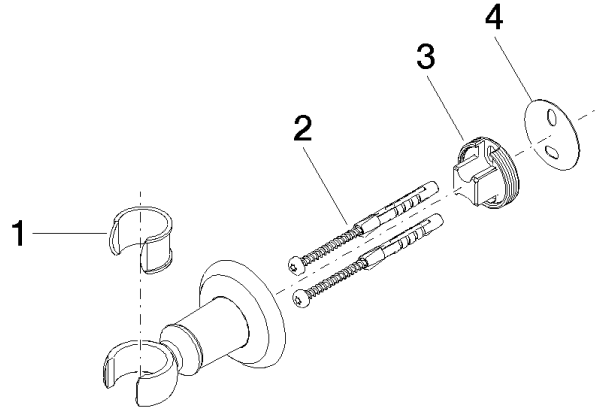

28 050 361

• rosette Ø 55 mm

	Chrome	28 050 361-00
	Brushed Platinum	28 050 361-06
	Platinum	28 050 361-08
	Durabass (23kt Gold)	28 050 361-09
	Brushed Durabass (23kt Gold)	28 050 361-28
	Brushed Dark Platinum	28 050 361-99

28 050 361

mm [inches]

28 050 361

Product version from 7/3/2016

Parts for other
finishes can be found
here: Brushed
Platinum

MADISON Wall bracket - Chrome

MADISON

28 050 361

Spare parts list

Product version from 7/3/2016

No.	Item Number	Name	Quantity used	Delivery time
	90 18 40 035 00 90	sleeve	4	2