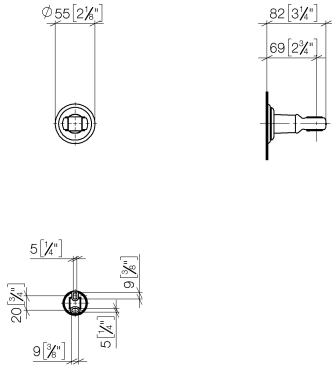

28 050 361

• rosette Ø 55 mm

	Chrome	28 050 361-00
	Brushed Platinum	28 050 361-06
	Platinum	28 050 361-08
	Durabass (23kt Gold)	28 050 361-09
	Brushed Durabass (23kt Gold)	28 050 361-28
	Brushed Dark Platinum	28 050 361-99

28 050 361

mm [inches]

28 050 361

Product version from 7/3/2016

Parts for other
finishes can be found
here: Brushed
Platinum

MADISON Wall bracket - Chrome

MADISON

28 050 361

Spare parts list

Product version from 7/3/2016

No.	Item Number	Name	Quantity used	Delivery time
	90 18 40 035 00 90	sleeve	4	2